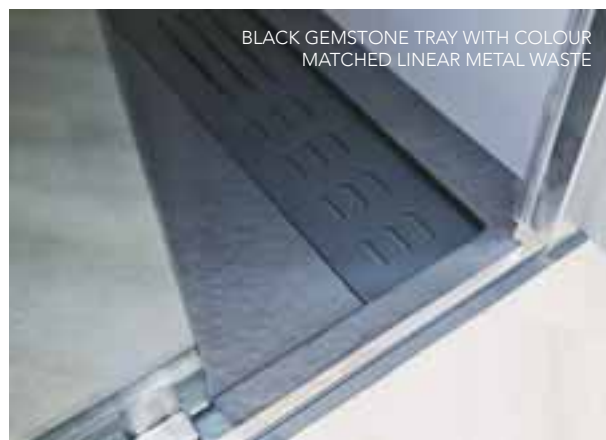

BLACK GEMSTONE TRAY WITH COLOUR
MATCHED LINEAR METAL WASTE