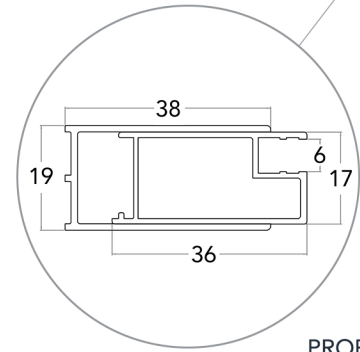

## SIDE PANEL

To be paired with VERVE TRIPLE PANEL SLIDER, SLIDER DOOR, BIFOLD DOOR, PIVOT DOOR

EN 14428:2015+A1:2018 (shower enclosures)

EN 12150-1:2013 (glass in building)

8mm Toughened Safety Glass

1950mm Height

ClearVue Glass Coating

20 Year Guarantee Against Manufacturing Defects\*

25mm Adjustment

Reversible For Left and Right Hand Installation

(MEASUREMENTS IN MM)

PROFILE

## SPECIFICATIONS

PRODUCT SIZE	ADJUSTMENT X (min - max)	FIXED GLASS A	PRODUCT WEIGHT	PRODUCT CODE		
				SILVER	BLACK	BRUSHED BRASS
700mm	670 - 695mm	667mm	24.00kg	V8SP70SC	V8SP70BC	V8SP70BRBC
760mm	730 - 755mm	727mm	26.00kg	V8SP76SC	V8SP76BC	V8SP76BRBC
800mm	770 - 795mm	767mm	27.00kg	V8SP80SC	V8SP80BC	V8SP80BRBC
900mm	870 - 895mm	867mm	31.00kg	V8SP90SC	V8SP90BC	V8SP90BRBC
1000mm	970 - 995mm	967mm	34.00kg	V8SP100SC	V8SP100BC	V8SP100BRBC