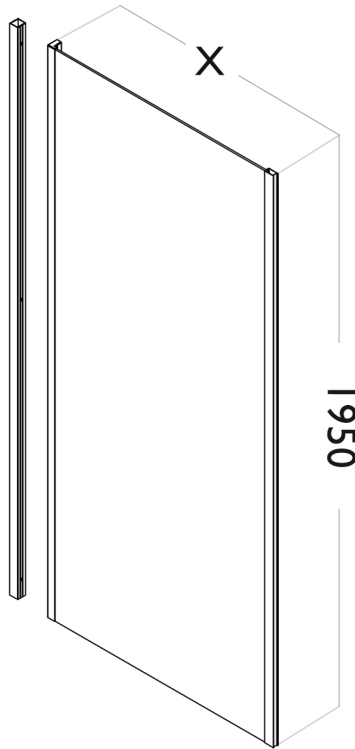

## SIDE PANEL

To be paired with VERVE TRIPLE PANEL SLIDER, SLIDER DOOR, BIFOLD DOOR, PIVOT DOOR

EN 14428:2015+A1:2018 (shower enclosures)

EN 12150-1:2013 (glass in building)

8mm Toughened Safety Glass

1950mm Height

ClearVue Glass Coating

20 Year Guarantee Against Manufacturing Defects\*

25mm Adjustment

Reversible For Left and Right Hand Installation

(MEASUREMENTS IN MM)

PROFILE

## SPECIFICATIONS

PRODUCT SIZE	ADJUSTMENT X (min - max)	FIXED GLASS A	PRODUCT WEIGHT	PRODUCT CODE		
				SILVER	BLACK	BRUSHED BRASS
700mm	670 - 695mm	667mm	24.00kg	V8SP70SC	V8SP70BC	V8SP70BRBC
760mm	730 - 755mm	727mm	26.00kg	V8SP76SC	V8SP76BC	V8SP76BRBC
800mm	770 - 795mm	767mm	27.00kg	V8SP80SC	V8SP80BC	V8SP80BRBC
900mm	870 - 895mm	867mm	31.00kg	V8SP90SC	V8SP90BC	V8SP90BRBC
1000mm	970 - 995mm	967mm	34.00kg	V8SP100SC	V8SP100BC	V8SP100BRBC