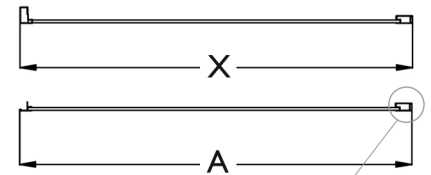

## SIDE PANEL

To be paired with VERVE TRIPLE PANEL SLIDER, SLIDER DOOR, BIFOLD DOOR, PIVOT DOOR

EN 14428:2015+A1:2018 (shower enclosures)

EN 12150-1:2013 (glass in building)

8mm Toughened Safety Glass

1950mm Height

ClearVue Glass Coating

20 Year Guarantee Against Manufacturing Defects\*

25mm Adjustment

Reversible For Left and Right Hand Installation

(MEASUREMENTS IN MM)

PROFILE

## SPECIFICATIONS

PRODUCT SIZE	ADJUSTMENT X (min - max)	FIXED GLASS A	PRODUCT WEIGHT	PRODUCT CODE		
				SILVER	BLACK	BRUSHED BRASS
700mm	670 - 695mm	667mm	24.00kg	V8SP70SC	V8SP70BC	V8SP70BRBC
760mm	730 - 755mm	727mm	26.00kg	V8SP76SC	V8SP76BC	V8SP76BRBC
800mm	770 - 795mm	767mm	27.00kg	V8SP80SC	V8SP80BC	V8SP80BRBC
900mm	870 - 895mm	867mm	31.00kg	V8SP90SC	V8SP90BC	V8SP90BRBC
1000mm	970 - 995mm	967mm	34.00kg	V8SP100SC	V8SP100BC	V8SP100BRBC