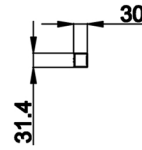

## SIDE PANEL

To be paired with VERVE TRIPLE PANEL SLIDER, SLIDER DOOR, BIFOLD DOOR, PIVOT DOOR

EN 14428:2015+A1:2018 (shower enclosures)

EN 12150-1:2013 (glass in building)

8mm Toughened Safety Glass

1950mm Height

ClearVue Glass Coating

20 Year Guarantee Against Manufacturing Defects\*

25mm Adjustment

Reversible For Left and Right Hand Installation

(MEASUREMENTS IN MM)

PROFILE

## SPECIFICATIONS

PRODUCT SIZE	ADJUSTMENT X (min - max)	FIXED GLASS A	PRODUCT WEIGHT	PRODUCT CODE		
				SILVER	BLACK	BRUSHED BRASS
700mm	670 - 695mm	667mm	24.00kg	V8SP70SC	V8SP70BC	V8SP70BRBC
760mm	730 - 755mm	727mm	26.00kg	V8SP76SC	V8SP76BC	V8SP76BRBC
800mm	770 - 795mm	767mm	27.00kg	V8SP80SC	V8SP80BC	V8SP80BRBC
900mm	870 - 895mm	867mm	31.00kg	V8SP90SC	V8SP90BC	V8SP90BRBC
1000mm	970 - 995mm	967mm	34.00kg	V8SP100SC	V8SP100BC	V8SP100BRBC