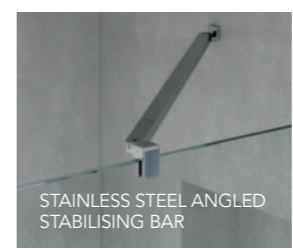

15MM WALL PROFILE SILVER

35MM WALL PROFILE SILVER

RECESSED WALL CHANNEL PROFILE

RECESSED FLOOR CHANNEL

STEP 3 - STABILISER - SILVER & BLACK

Straight Stabilising Bar		
PRODUCT DESCRIPTION	CODE - SILVER	CODE - BLACK
1200mm Straight Stabilising Bar	AYOSSBS	AYOSSBB
1400mm Straight Stabilising Bar	AYO140SSBS	AYO140SSBB
Angled Stabilising Bar		
PRODUCT DESCRIPTION	CODE - SILVER	CODE - BLACK
350mm Angled Stabilising Bar - Short for 300mm & 400mm Wetrooms	AYOASBS-SH	AYOASBB-SH
650mm Angled Stabilising Bar	AYOASBS	AYOASBB
Ceiling Stabilising Bar		
PRODUCT DESCRIPTION	CODE - SILVER	CODE - BLACK
Top of Glass to Ceiling Stabilising Bar - 600mm	AYOCSBS	AYOCSBB
Floor to Ceiling Stabilising Bar - 2600mm	AYOFCSBS	AYOFCSBB
Two Piece Floor to Ceiling Stabilising Bar - 2600mm	AYOF2CSBS	AYOF2CSBB
Two Piece Floor to Ceiling Stabilising Bar - 300mm	AYOF2CSB3S	AYOF2CSB3B NEW
Other Stabilising Bars		
PRODUCT DESCRIPTION	CODE - SILVER	CODE - BLACK
L Shape Stabilising Bar - Length 1410mm / Height 220mm	AYOLSSBS	AYOLSSBB
Rotating Panel Stabilising Bar - 1200mm	AYORPSBS	AYORPSBB
1200mm Double Glass Bracket Stabilising Bar	AYODGBSBS	AYODGBSBB
1200mm Cuttable Stabilising Bar with Angle & Straight Bracket	–	AYOCASSBB