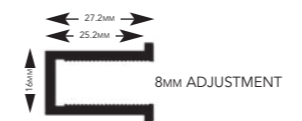

AYO® 8MM MODULAR CLEAR, OPAQUE & FLUTED GLASS

WETROOM PANEL 8mm GLASS / 2000mm HIGH
SUITABLE FOR USE ON WETROOM FLOOR OR TRAY

MODULAR WETROOM ORDER PROCESS:

STEP 1 – CHOOSE AYO 8mm PANEL(S) SIZE - CLEAR GLASS, OPAQUE GLASS OR FLUTED GLASS

STEP 2 – CHOOSE WALL PROFILE(S) (SILVER OR BLACK)

STEP 3 – CHOOSE STABILISING SOLUTION REQUIRED (SILVER OR BLACK)

STEP 4 – CHOOSE ACCESSORIES OPTIONS (IF REQUIRED)

STEP 1 – CHOOSE AYO 8MM PANEL SIZE CLEAR GLASS, OPAQUE GLASS OR FLUTED GLASS OPTIONS

SIZE	CODE - CLEAR GLASS	CODE - OPAQUE	CODE - FLUTED
300mm	AYO8MW30C	–	AYO8MW30FC
400mm	AYO8MW40C	–	–
450mm	AYO8MW45C	–	–
500mm	AYO8MW50C	–	–
600mm	AYO8MW60C	–	–
700mm	AYO8MW70C	–	AYO8MW70FC
760mm	AYO8MW76C	–	–
800mm	AYO8MW80C	AYO8MW80PC	AYO8MW80FC
900mm	AYO8MW90C	AYO8MW90PC	AYO8MW90FC
1000mm	AYO8MW100C	AYO8MW100PC	AYO8MW100FC
1100mm	AYO8MW110C	–	–
1200mm	AYO8MW120C	AYO8MW120PC	AYO8MW120FC
1400mm	AYO8MW140C	AYO8MW140PC	AYO8MW140FC
1500mm	AYO8MW150C	–	–
1600mm	AYO8MW160C	–	–

STEP 2 – WALL PROFILE (SILVER & BLACK)

PRODUCT DESCRIPTION	CODE - SILVER	CODE - BLACK
15mm Wall Profile	AYOMW15WJS	AYOMW15WJB
35mm Wall Profile	AYOMW35WJS	AYOMW35WJB
Recessed Channel Wall and Floor Profile 2000mm	AYOMWCWJS	AYOMWCWJB

STEP 3 - STABILISER - SILVER & BLACK