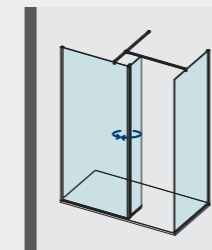

CONFIGURATION 19

- ×2 Glass Panels
- ×1 Rotating Panel
- ×2 Wall Profiles
- ×2 Straight Stabilising Bars
- ×1 T Piece