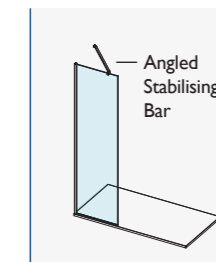

8MM COMPLETE WETROOM KITS

SIZE	CODE – BRUSHED BRASS	CODE – MATTE NICKEL
450mm	AYO8MWR45-CBRB	–
500mm	AYO8MWR50-CBRB	–
600mm	AYO8MWR60-CBRB	–
700mm	AYO8MWR70-CBRB	AYO8MWR70-CBRMN
760mm	AYO8MWR76-CBRB	–
800mm	AYO8MWR80-CBRB	AYO8MWR80-CBRMN
900mm	AYO8MWR90-CBRB	AYO8MWR90-CBRMN
1000mm	AYO8MWR100-CBRB	AYO8MWR100-CBRMN
1100mm	AYO8MWR110-CBRB	AYO8MWR110-CBRMN
1200mm	AYO8MWR120-CBRB	AYO8MWR120-CBRMN
1400mm	AYO8MWR140-CBRB	AYO8MWR140-CBRMN
1500mm	AYO8MWR150-CBRB	–
1600mm	AYO8MWR160-CBRB	–

650mm Angled Stabilising Bar included with 450, 500 & 600mm COMPLETE wetroom kits.
1200mm Straight Stabilising Bar included with COMPLETE wetroom kits over 700mm.