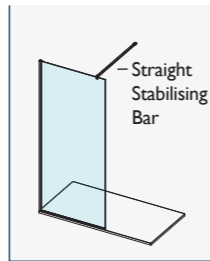

AYO® 8MM COMPLETE WETROOM KITS CLEAR GLASS – BRUSHED NICKEL & COUNTRY BRONZE

For ease of ordering, we have created product codes for complete wetroom kits that cover the most popular wetroom configuration choices.

Each complete kit below includes a 8mm clear glass panel, a 15mm wall profile and a suitable stabilising bar solution.

8MM COMPLETE WETROOM KITS

SIZE	CODE – BRUSHED NICKEL	CODE – COUNTRY BRONZE
700mm	AYO8MVR70-CBRN	AYO8MVR140-CCTRYBRZ
800mm	AYO8MVR80-CBRN	AYO8MVR140-CCTRYBRZ
900mm	AYO8MVR90-CBRN	AYO8MVR140-CCTRYBRZ
1000mm	AYO8MVR100-CBRN	AYO8MVR140-CCTRYBRZ
1100mm	AYO8MVR110-CBRN	AYO8MVR140-CCTRYBRZ
1200mm	AYO8MVR120-CBRN	AYO8MVR140-CCTRYBRZ
1400mm	AYO8MVR140-CBRN	AYO8MVR140-CCTRYBRZ

650mm Angled Stabilising Bar included with 450, 500 & 600mm COMPLETE wetroom kits.
1200mm Straight Stabilising Bar included with COMPLETE wetroom kits over 700mm.