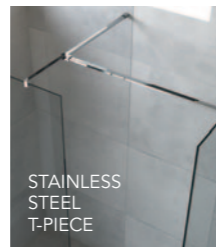

STEP 4 – CHOOSE ACCESSORIES

Seals - 2000mm Height

PRODUCT DESCRIPTION	CODE - SILVER	CODE - BLACK
10mm Black Corner Seal	–	AYO10CSB
10mm Ultra Clear Corner Seal	AYO10CSC	–
10mm Ultra Clear H Joining Seal	AYO10JSC	–

Profiles - 2000mm Height

PRODUCT DESCRIPTION	CODE - SILVER	CODE - BLACK
Corner Profile - 2000mm	AYOCPS	AYOCPB
H-Joining Profile - 2000mm	AYOHJPS	AYOHJPB
End Profile - 2000mm	AYOEPS	AYOEPB

STEP 4 – CHOOSE ACCESSORIES

PRODUCT DESCRIPTION	CODE - SILVER	CODE - BLACK
Glass Joining Bracket	AYOGJBS	AYOGJBB
T-Piece	AYOTPS	AYOTPB
10mm U Channel - 1000mm	AYO10UC1000S	AYO10UC1000B
10mm U Channel - 2000mm	AYO10UCS	AYO10UCB
Fixed Leg Support	AYOFSLS	AYOFSLB