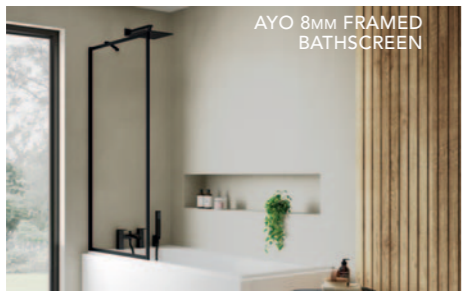

CONFIGURATION 11

AYO 8MM FRAMELESS
BATHTHSCREEN WITH FLUTED GLASS -
MATTE BLACK

AYO[®]

BATHSCREENS

AYO® 8MM BATHSCREENS

AYO 8MM BATHSCREENS - CLEAR GLASS

PRODUCT DESCRIPTION	COLOUR	CODE
1500 x 800mm Bathscreen	Silver	AYO8BSSC
1500 x 800mm Bathscreen	Black	AYO8BSBC
1500 x 800mm Framed Bathscreen	Black	AYO8FBSBBC
1500 x 800mm Linear Bathscreen	Black	AYO8FHBSBBC
1500 x 800mm Bathscreen	Brushed Brass	AYO8BSBRBC