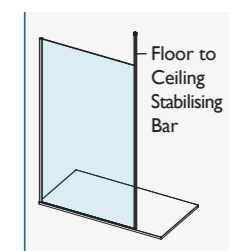

STEP 4 – GLASS CONNECTING - SEALS & PROFILES

Seals - 2000mm Height

PRODUCT DESCRIPTION	CODE - SILVER	CODE - BLACK
8mm Black Corner Seal	–	AYO8CSB
8mm Ultra Clear Corner Seal	AYO8CSC	–
8mm Ultra Clear Joining Seal	AYO8JSC	–