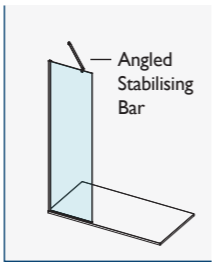

AYO® 10MM COMPLETE WETROOM KITS CLEAR GLASS – SILVER & BLACK

For ease of ordering, we have created product codes for complete wetroom kits that cover the most popular wetroom configuration choices.

Each complete kit below includes a 10mm clear glass panel, a 15mm wall profile and a suitable stabilising bar solution.
For 10mm Modular Wetroom Order Process, please go to page 192.

10MM COMPLETE WETROOM KITS

SIZE	CODE – SILVER	CODE – BLACK
300mm	AYO10MWR30SC	AYO10MWR30BC
400mm	AYO10MWR40SC	AYO10MWR40BC
450mm	AYO10MWR45SC	AYO10MWR45BC
500mm	AYO10MWR50SC	AYO10MWR50BC
600mm	AYO10MWR60SC	AYO10MWR60BC
700mm	AYO10MWR70SC	AYO10MWR70BC
760mm	AYO10MWR76SC	AYO10MWR76BC
800mm	AYO10MWR80SC	AYO10MWR80BC
900mm	AYO10MWR90SC	AYO10MWR90BC
1000mm	AYO10MWR100SC	AYO10MWR100BC
1100mm	AYO10MWR110SC	AYO10MWR110BC
1200mm	AYO10MWR120SC	AYO10MWR120BC
1400mm	AYO10MWR140SC	AYO10MWR140BC
Double Entry Wetroom 1200mm – Complete Package (Includes 2 1200mm Straight Stabilising Bars)		
	AYO10MWRD120SC	AYO10MWRD120BC

350mm Angled Stabilising Bar included with 300 & 400mm COMPLETE wetroom kits.
650mm Angled Stabilising Bar included with 450, 500 & 600mm COMPLETE wetroom kits.
1200mm Straight Stabilising Bar included with COMPLETE wetroom kits over 700mm.

10MM COMPLETE WETROOM SIDE PANEL KITS*

SIZE	CODE – SILVER	CODE – BLACK
700mm	AYO10MWR70TSC	AYO10MWR70TBC
760mm	AYO10MWR76TSC	AYO10MWR76TBC
800mm	AYO10MWR80TSC	AYO10MWR80TBC
900mm	AYO10MWR90TSC	AYO10MWR90TBC
1000mm	AYO10MWR100TSC	AYO10MWR100TBC