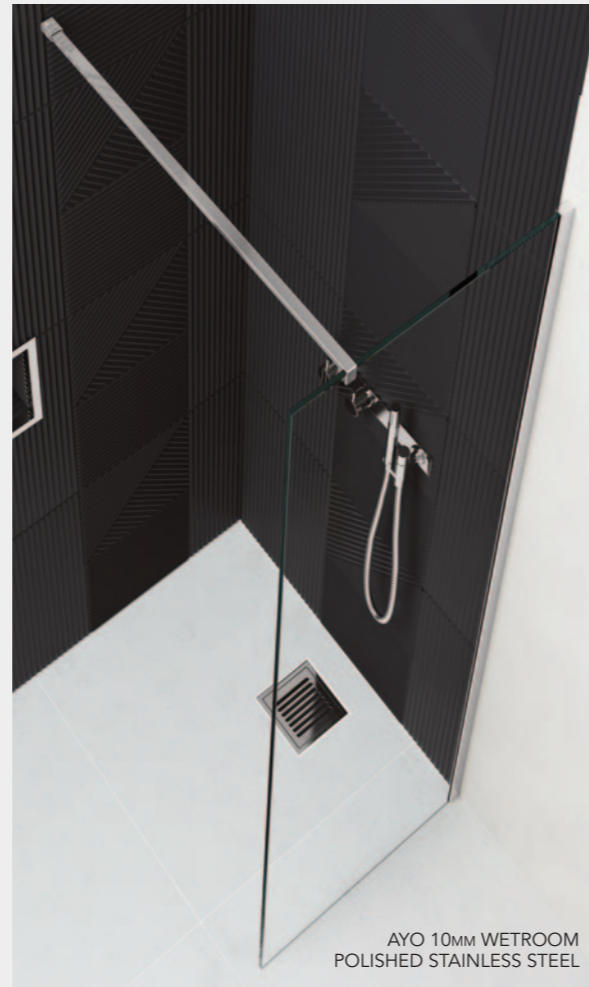

AYO® COLOUR

THE PVD PROCESS EXPLAINED

PVD - PHYSICAL VAPOUR DEPOSITION

PVD is a technique that applies colour on an atomic level to a base surface inside a vacuum chamber. This process physically changes the original base material to the desired colour composition, meaning that the surface won't wear off or degenerate over time.

PVD is one of the most durable colouring technologies being up to 3 times harder and 10 times more scratch resistant than the alternative surface options.