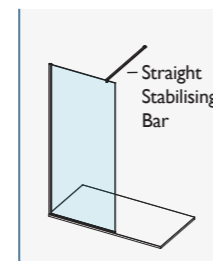

AYO® 10MM COMPLETE WETROOM KITS CLEAR GLASS – BRUSHED NICKEL & COUNTRY BRONZE

For ease of ordering, we have created product codes for complete wetroom kits that cover the most popular wetroom configuration choices.

Each complete kit below includes a 10mm clear glass panel, a 15mm wall profile and a suitable stabilising bar solution.

10MM COMPLETE WETROOM KITS

SIZE	CODE – BRUSHED NICKEL	CODE – COUNTRY BRONZE
450mm	AYO10MWR45-CBRN	AYO10MWR45-CCTRYBRZ
500mm	AYO10MWR50-CBRN	AYO10MWR50-CCTRYBRZ
600mm	AYO10MWR60-CBRN	AYO10MWR60-CCTRYBRZ
700mm	AYO10MWR70-CBRN	AYO10MWR70-CCTRYBRZ
760mm	AYO10MWR76-CBRN	AYO10MWR76-CCTRYBRZ
800mm	AYO10MWR80-CBRN	AYO10MWR80-CCTRYBRZ
900mm	AYO10MWR90-CBRN	AYO10MWR90-CCTRYBRZ
1000mm	AYO10MWR100-CBRN	AYO10MWR100-CCTRYBRZ
1100mm	AYO10MWR110-CBRN	AYO10MWR110-CCTRYBRZ
1200mm	AYO10MWR120-CBRN	AYO10MWR120-CCTRYBRZ
1400mm	AYO10MWR140-CBRN	AYO10MWR140-CCTRYBRZ

650mm Angled Stabilising Bar included with 450, 500 & 600mm COMPLETE wetroom kits.
1200mm Straight Stabilising Bar included with COMPLETE wetroom kits over 700mm.

ACCESSORIES

SIZE	CODE – BRUSHED NICKEL	CODE – COUNTRY BRONZE
T-Piece	AYOTP-CBRN	AYOTP-CCTRYBRZ

For Hinge Rotating Deflector Panels -
Brushed Nickel & Country Bronze, please see opposite page.

AYO® 10MM HINGE DEFELECTOR PANELS CLEAR GLASS

10MM HINGE ROTATING DEFLECTOR PANELS

SIZE	CODE – SILVER	CODE – BLACK
300mm	AYO10HRP30SSC	AYO10HRP30BC
450mm	AYO10HRP45SSC	AYO10HRP45BC
500mm	AYO10HRP50SSC	AYO10HRP50BC

10MM HINGE ROTATING DEFLECTOR PANELS

SIZE	CODE – BRUSHED BRASS	CODE – POLISHED GOLD
300mm	AYO10HRP30CBRBC	AYO10HRP30CPGC
450mm	AYO10HRP45CBRBC	AYO10HRP45CPGC
500mm	AYO10HRP50CBRBC	AYO10HRP50CPGC

10MM HINGE ROTATING DEFLECTOR PANELS

SIZE	CODE – POLISHED S/STEEL	CODE – MATTE NICKEL
300mm	AYO10HRP30SSC	AYO10HRP30CBRMNC
450mm	AYO10HRP45SSC	AYO10HRP45CBRMNC
500mm	AYO10HRP50SSC	AYO10HRP50CBRMNC

10MM HINGE ROTATING DEFLECTOR PANELS

SIZE	CODE – BRUSHED NICKEL	CODE – COUNTRY BRONZE
300mm	AYO10HRP30CBRNC	AYO10HRP30CCTRYBRZC
450mm	AYO10HRP45CBRNC	AYO10HRP45CCTRYBRZC
500mm	AYO10HRP50CBRNC	AYO10HRP50CCTRYBRZC

10MM ROTATING PANELS*

SIZE	CODE – SILVER	CODE – BLACK
300mm	AYO10RP30SC	AYO10RP30BC
450mm	AYO10RP45SC	AYO10RP45BC
500mm	AYO10RP50SC	AYO10RP50BC

*Rotating Panels can be retrofitted.