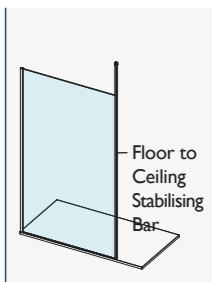

Other Stabilising Bars

PRODUCT DESCRIPTION	CODE - SILVER	CODE - BLACK
L Shape Stabilising Bar - Length 1410mm / Height 220mm	AYOLSSBS	AYOLSSBB
Rotating Panel Stabilising Bar - 1200mm	AYORPSBS	AYORPSBB
1200mm Double Glass Bracket Stabilising Bar	AYODGBSBS	AYODGBSBB
1200mm Cutable Stabilising Bar with Angle & Straight Bracket	-	AYOCASSBB