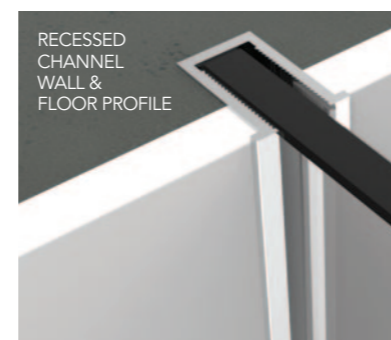

AYO® 8MM MODULAR CLEAR, OPAQUE & FLUTED GLASS

WETROOM PANEL 8mm GLASS / 2000mm HIGH
SUITABLE FOR USE ON WETROOM FLOOR OR TRAY

MODULAR WETROOM ORDER PROCESS:

STEP 1 – CHOOSE AYO 8mm PANEL(S) SIZE - CLEAR GLASS, OPAQUE GLASS OR FLUTED GLASS

STEP 2 – CHOOSE WALL PROFILE(S) (SILVER OR BLACK)

STEP 3 – CHOOSE STABILISING SOLUTION REQUIRED (SILVER OR BLACK)

STEP 4 – CHOOSE ACCESSORIES OPTIONS (IF REQUIRED)

STEP 1 – CHOOSE AYO 8MM PANEL SIZE CLEAR GLASS, OPAQUE GLASS OR FLUTED GLASS OPTIONS

SIZE	CODE - CLEAR GLASS	CODE - OPAQUE	CODE - FLUTED
300mm	AYO8MW30C	–	AYO8MW30FC
400mm	AYO8MW40C	–	–
450mm	AYO8MW45C	–	–
500mm	AYO8MW50C	–	–
600mm	AYO8MW60C	–	–
700mm	AYO8MW70C	–	AYO8MW70FC
760mm	AYO8MW76C	–	–
800mm	AYO8MW80C	AYO8MW80PC	AYO8MW80FC
900mm	AYO8MW90C	AYO8MW90PC	AYO8MW90FC
1000mm	AYO8MW100C	AYO8MW100PC	AYO8MW100FC
1100mm	AYO8MW110C	–	–
1200mm	AYO8MW120C	AYO8MW120PC	AYO8MW120FC
1400mm	AYO8MW140C	AYO8MW140PC	AYO8MW140FC
1500mm	AYO8MW150C	–	–
1600mm	AYO8MW160C	–	–

STEP 2 – WALL PROFILE (SILVER & BLACK)

PRODUCT DESCRIPTION	CODE - SILVER	CODE - BLACK
15mm Wall Profile	AYOMW15WJS	AYOMW15WJB
35mm Wall Profile	AYOMW35WJS	AYOMW35WJB
Recessed Channel Wall and Floor Profile 2000mm	AYOMWCWJS	AYOMWCWJB