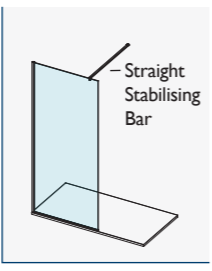

AYO® 10MM COMPLETE WETROOM KITS CLEAR GLASS – BRUSHED BRASS & POLISHED GOLD

For ease of ordering, we have created product codes for complete wetroom kits that cover the most popular wetroom configuration choices.

Each complete kit below includes a 10mm clear glass panel, a 15mm wall profile and a suitable stabilising bar solution.

10MM COMPLETE WETROOM KITS

SIZE	CODE – BRUSHED BRASS	CODE – POLISHED GOLD
450mm	AYO10MWR45-CBRB	AYO10MWR45-CPG
500mm	AYO10MWR50-CBRB	AYO10MWR50-CPG
600mm	AYO10MWR60-CBRB	AYO10MWR60-CPG
700mm	AYO10MWR70-CBRB	AYO10MWR70-CPG
760mm	AYO10MWR76-CBRB	AYO10MWR76-CPG
800mm	AYO10MWR80-CBRB	AYO10MWR80-CPG
900mm	AYO10MWR90-CBRB	AYO10MWR90-CPG
1000mm	AYO10MWR100-CBRB	AYO10MWR100-CPG
1100mm	AYO10MWR110-CBRB	AYO10MWR110-CPG
1200mm	AYO10MWR120-CBRB	AYO10MWR120-CPG
1400mm	AYO10MWR140-CBRB	AYO10MWR140-CPG

650mm Angled Stabilising Bar included with 450, 500 & 600mm COMPLETE wetroom kits.
1200mm Straight Stabilising Bar included with COMPLETE wetroom kits over 700mm.

ACCESSORIES

SIZE	CODE – BRUSHED BRASS	CODE – POLISHED GOLD
T-Piece	AYOTP-CBRB	AYOTP-CPG

For Hinge Rotating Deflector Panels - Polished Gold, please see page 157.

AYO® 10MM COMPLETE WETROOM KITS CLEAR GLASS – POLISHED STAINLESS STEEL & MATTE NICKEL

For ease of ordering, we have created product codes for complete wetroom kits that cover the most popular wetroom configuration choices.

Each complete kit below includes a 10mm clear glass panel, a 15mm wall profile and a suitable stabilising bar solution.

10MM COMPLETE WETROOM KITS

SIZE	CODE – POLISHED S/STEEL	CODE – MATTE NICKEL
450mm	AYO10MWR45-SS	AYO10MWR45-CBRMN
500mm	AYO10MWR50-SS	AYO10MWR50-CBRMN
600mm	AYO10MWR60-SS	AYO10MWR60-CBRMN
700mm	AYO10MWR70-SS	AYO10MWR70-CBRMN
760mm	AYO10MWR76-SS	AYO10MWR76-CBRMN
800mm	AYO10MWR80-SS	AYO10MWR80-CBRMN
900mm	AYO10MWR90-SS	AYO10MWR90-CBRMN
1000mm	AYO10MWR100-SS	AYO10MWR100-CBRMN
1100mm	AYO10MWR110-SS	AYO10MWR110-CBRMN
1200mm	AYO10MWR120-SS	AYO10MWR120-CBRMN
1400mm	AYO10MWR140-SS	AYO10MWR140-CBRMN