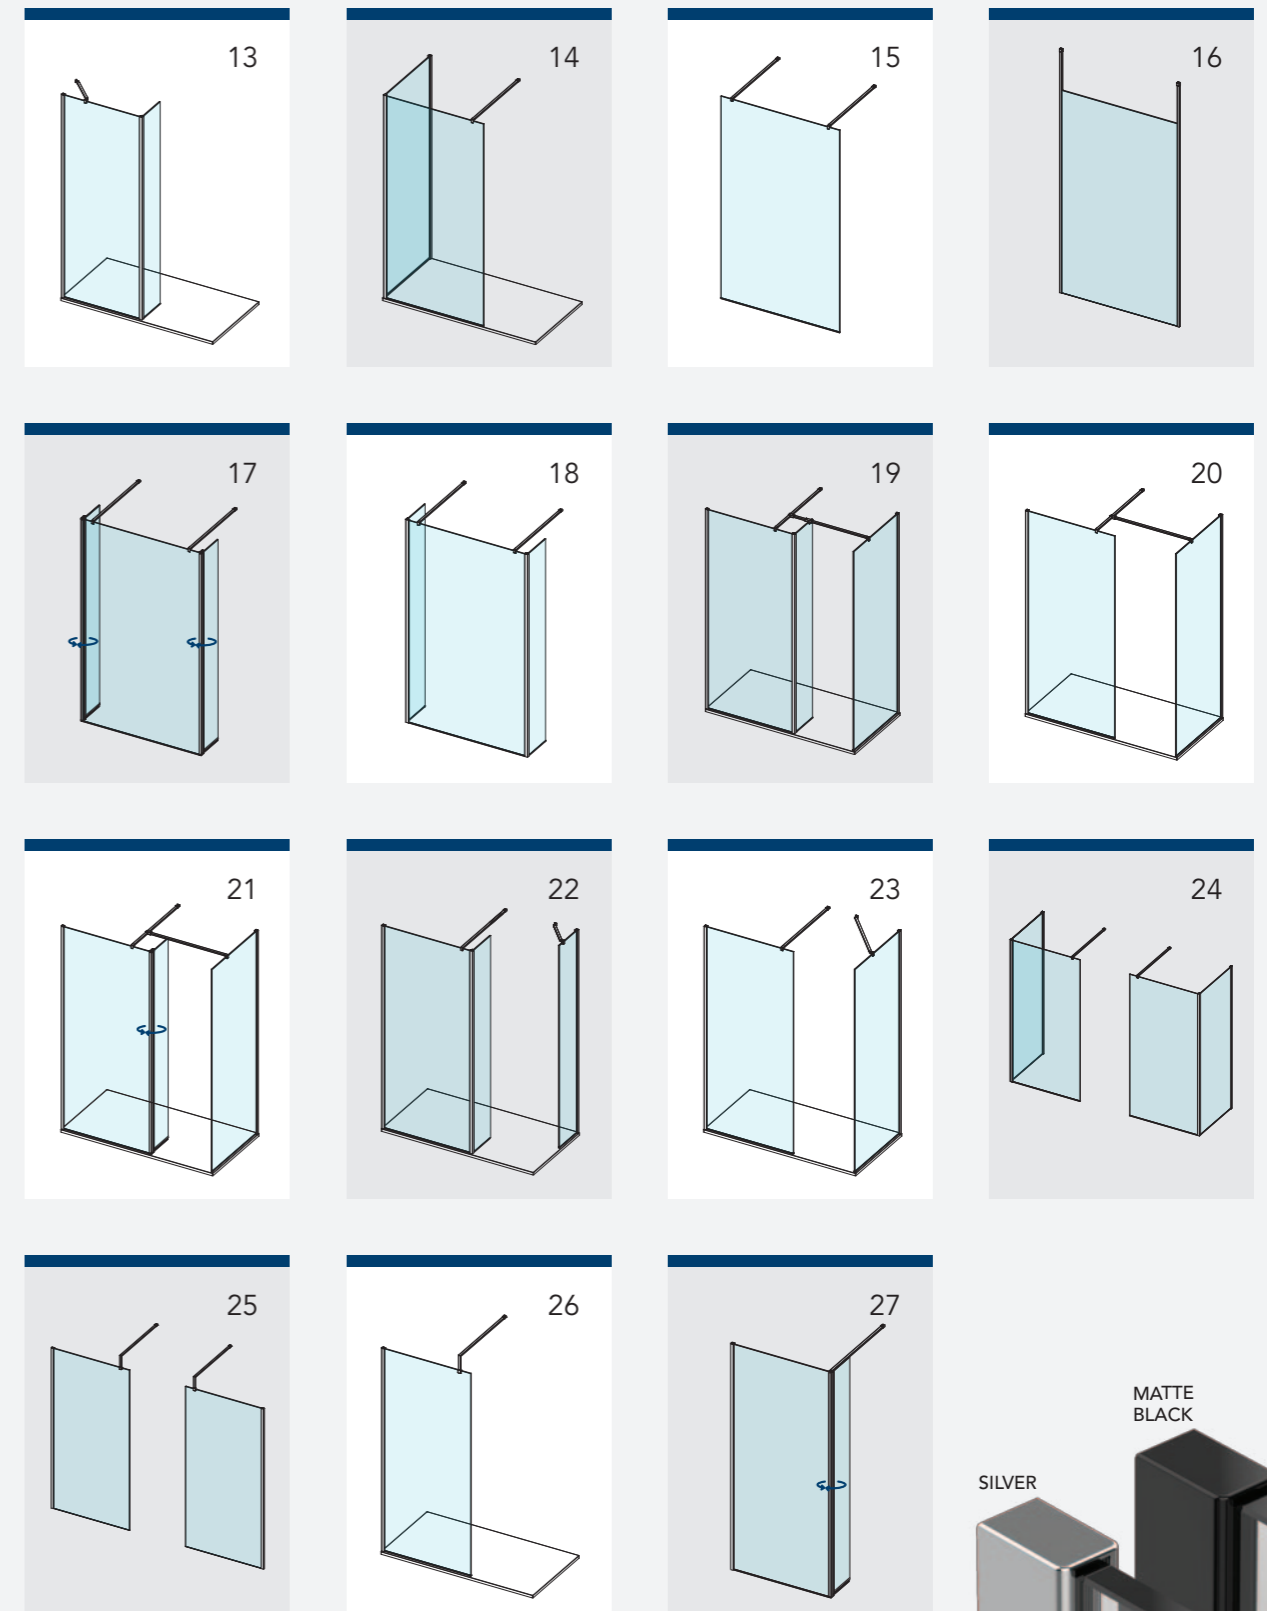

CONFIGURATION GUIDE

With an almost infinite choice of wetroom configurations, AYO provides maximum flexibility as you personalise your dream shower space.

– Indicates Rotating Deflector Panel