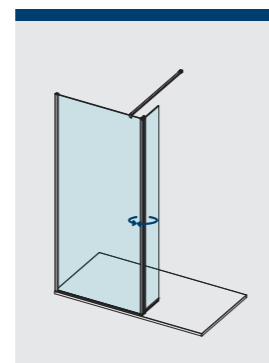

CONFIGURATION 11