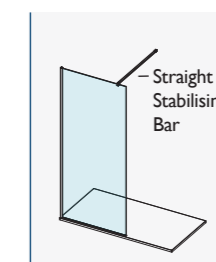

8MM COMPLETE WETROOM KITS

SIZE	CODE – BRUSHED BRASS	CODE – MATTE NICKEL
450mm	AYO8MWR45-CBRB	–
500mm	AYO8MWR50-CBRB	–
600mm	AYO8MWR60-CBRB	–
700mm	AYO8MWR70-CBRB	AYO8MWR70-CBRMN
760mm	AYO8MWR76-CBRB	–
800mm	AYO8MWR80-CBRB	AYO8MWR80-CBRMN
900mm	AYO8MWR90-CBRB	AYO8MWR90-CBRMN
1000mm	AYO8MWR100-CBRB	AYO8MWR100-CBRMN
1100mm	AYO8MWR110-CBRB	AYO8MWR110-CBRMN
1200mm	AYO8MWR120-CBRB	AYO8MWR120-CBRMN
1400mm	AYO8MWR140-CBRB	AYO8MWR140-CBRMN
1500mm	AYO8MWR150-CBRB	–
1600mm	AYO8MWR160-CBRB	–

650mm Angled Stabilising Bar included with 450, 500 & 600mm COMPLETE wetroom kits.
1200mm Straight Stabilising Bar included with COMPLETE wetroom kits over 700mm.