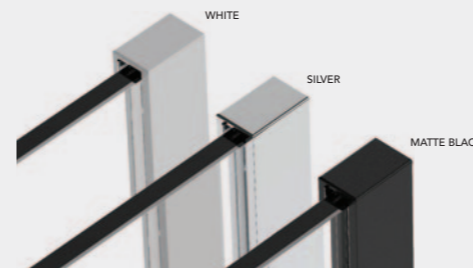

AVAILABLE IN SILVER, MATTE BLACK AND WHITE

*Please Note:
Rotating Deflector Panels available in Silver and Black only.