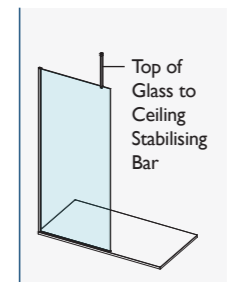

Other Stabilising Bars

PRODUCT DESCRIPTION	CODE - SILVER	CODE - BLACK
L Shape Stabilising Bar - Length 1410mm / Height 220mm	AYOLSSBS	AYOLSSBB
Rotating Panel Stabilising Bar - 1200mm	AYORPSBS	AYORPSBB
1200mm Double Glass Bracket Stabilising Bar	AYODGBSBS	AYODGBSBB
1200mm Cutable Stabilising Bar with Angle & Straight Bracket	-	AYOCASSBB