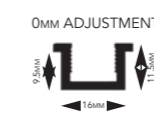

15MM WALL PROFILE SILVER

35MM WALL PROFILE SILVER

RECESSED WALL CHANNEL PROFILE

RECESSED FLOOR CHANNEL

STEP 3 - STABILISER - SILVER & BLACK

Straight Stabilising Bar		
PRODUCT DESCRIPTION	CODE - SILVER	CODE - BLACK
1200mm Straight Stabilising Bar	AYOSSBS	AYOSSBB
1400mm Straight Stabilising Bar	AYO140SSBS	AYO140SSBB
Angled Stabilising Bar		
PRODUCT DESCRIPTION	CODE - SILVER	CODE - BLACK
350mm Angled Stabilising Bar - Short for 300mm & 400mm Wetrooms	AYOASBS-SH	AYOASBB-SH
650mm Angled Stabilising Bar	AYOASBS	AYOASBB
Ceiling Stabilising Bar		
PRODUCT DESCRIPTION	CODE - SILVER	CODE - BLACK
Top of Glass to Ceiling Stabilising Bar - 600mm	AYOCSBS	AYOCSBB
Floor to Ceiling Stabilising Bar - 2600mm	AYOFCSBS	AYOFCSBB
Two Piece Floor to Ceiling Stabilising Bar - 2600mm	AYOF2CSBS	AYOF2CSBB
Two Piece Floor to Ceiling Stabilising Bar - 300mm	AYOF2CSB3S	AYOF2CSB3B NEW
Other Stabilising Bars		
PRODUCT DESCRIPTION	CODE - SILVER	CODE - BLACK
L Shape Stabilising Bar - Length 1410mm / Height 220mm	AYOLSSBS	AYOLSSBB
Rotating Panel Stabilising Bar - 1200mm	AYORPSBS	AYORPSBB
1200mm Double Glass Bracket Stabilising Bar	AYODGBSBS	AYODGBSBB
1200mm Cuttable Stabilising Bar with Angle & Straight Bracket	–	AYOCASSBB