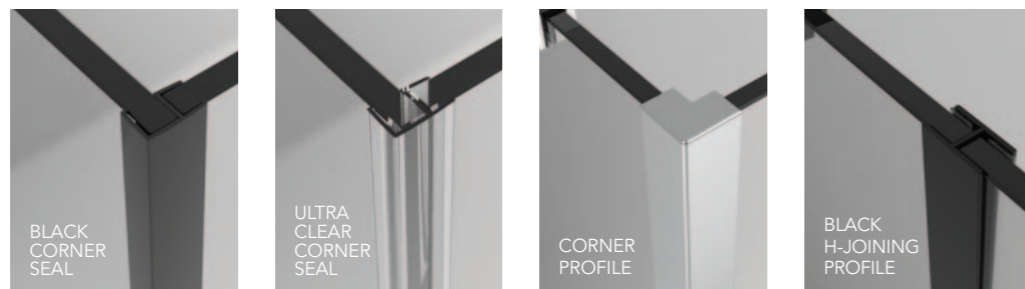

STEP 4 – GLASS CONNECTING - SEALS & PROFILES

Seals - 2000mm Height

PRODUCT DESCRIPTION	CODE - SILVER	CODE - BLACK
8mm Black Corner Seal	–	AYO8CSB
8mm Ultra Clear Corner Seal	AYO8CSC	–
8mm Ultra Clear Joining Seal	AYO8JSC	–

Profiles - 2000mm Height

PRODUCT DESCRIPTION	CODE - SILVER	CODE - BLACK
Corner Profile - 2000mm	AYOCPS	AYOCPB
H-Joining Profile - 2000mm	AYOHJPS	AYOHJPB
End Profile - 2000mm	AYOEPS	AYOEPB

ACCESSORIES

PRODUCT DESCRIPTION	CODE - SILVER	CODE - BLACK
Glass Joining Bracket	AYOGJBS	AYOGJBB
T-Piece	AYOTPS	AYOTPB
8mm U Channel - 1000mm	AYO8UC1000S	AYO8UC1000B
8mm U Channel - 2000mm	AYO8UCS	AYO8UCB
Fixed Leg Support	AYOFSLS	AYOFSLB