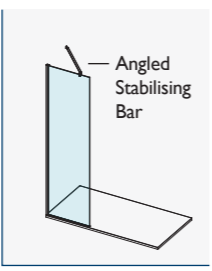

HINGE ROTATING PANEL IN MATTE BLACK

AYO® 10MM COMPLETE WETROOM KITS CLEAR GLASS – BRUSHED BRASS & POLISHED GOLD

For ease of ordering, we have created product codes for complete wetroom kits that cover the most popular wetroom configuration choices.

Each complete kit below includes a 10mm clear glass panel, a 15mm wall profile and a suitable stabilising bar solution.

10MM COMPLETE WETROOM KITS

SIZE	CODE – BRUSHED BRASS	CODE – POLISHED GOLD
450mm	AYO10MWR45-CBRB	AYO10MWR45-CPG
500mm	AYO10MWR50-CBRB	AYO10MWR50-CPG
600mm	AYO10MWR60-CBRB	AYO10MWR60-CPG
700mm	AYO10MWR70-CBRB	AYO10MWR70-CPG
760mm	AYO10MWR76-CBRB	AYO10MWR76-CPG
800mm	AYO10MWR80-CBRB	AYO10MWR80-CPG
900mm	AYO10MWR90-CBRB	AYO10MWR90-CPG
1000mm	AYO10MWR100-CBRB	AYO10MWR100-CPG
1100mm	AYO10MWR110-CBRB	AYO10MWR110-CPG
1200mm	AYO10MWR120-CBRB	AYO10MWR120-CPG
1400mm	AYO10MWR140-CBRB	AYO10MWR140-CPG