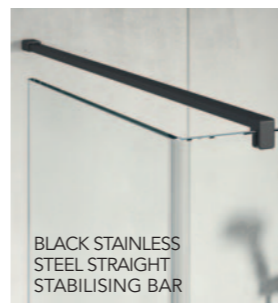

Other Stabilising Bars

PRODUCT DESCRIPTION	CODE - SILVER	CODE - BLACK
L Shape Stabilising Bar - Length 1410mm / Height 220mm	AYOLSSBS	AYOLSSBB
Rotating Panel Stabilising Bar - 1200mm	AYORPSBS	AYORPSBB
1200mm Double Glass Bracket Stabilising Bar	AYODGBSBS	AYODGBSBB
1200mm Cutable Stabilising Bar with Angle & Straight Bracket	-	AYOCASSBB