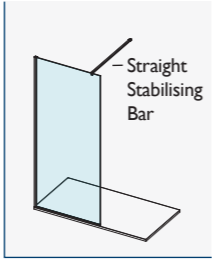

AYO® 10MM COMPLETE WETROOM KITS CLEAR GLASS – SILVER & BLACK

For ease of ordering, we have created product codes for complete wetroom kits that cover the most popular wetroom configuration choices.

Each complete kit below includes a 10mm clear glass panel, a 15mm wall profile and a suitable stabilising bar solution.
For 10mm Modular Wetroom Order Process, please go to page 192.

10MM COMPLETE WETROOM KITS

SIZE	CODE – SILVER	CODE – BLACK
300mm	AYO10MWR30SC	AYO10MWR30BC
400mm	AYO10MWR40SC	AYO10MWR40BC
450mm	AYO10MWR45SC	AYO10MWR45BC
500mm	AYO10MWR50SC	AYO10MWR50BC
600mm	AYO10MWR60SC	AYO10MWR60BC
700mm	AYO10MWR70SC	AYO10MWR70BC
760mm	AYO10MWR76SC	AYO10MWR76BC
800mm	AYO10MWR80SC	AYO10MWR80BC
900mm	AYO10MWR90SC	AYO10MWR90BC
1000mm	AYO10MWR100SC	AYO10MWR100BC
1100mm	AYO10MWR110SC	AYO10MWR110BC
1200mm	AYO10MWR120SC	AYO10MWR120BC
1400mm	AYO10MWR140SC	AYO10MWR140BC
Double Entry Wetroom 1200mm – Complete Package (Includes 2 1200mm Straight Stabilising Bars)		
	AYO10MWRD120SC	AYO10MWRD120BC

350mm Angled Stabilising Bar included with 300 & 400mm COMPLETE wetroom kits.
650mm Angled Stabilising Bar included with 450, 500 & 600mm COMPLETE wetroom kits.
1200mm Straight Stabilising Bar included with COMPLETE wetroom kits over 700mm.

10MM COMPLETE WETROOM SIDE PANEL KITS*

SIZE	CODE – SILVER	CODE – BLACK
700mm	AYO10MWR70TSC	AYO10MWR70TBC
760mm	AYO10MWR76TSC	AYO10MWR76TBC
800mm	AYO10MWR80TSC	AYO10MWR80TBC
900mm	AYO10MWR90TSC	AYO10MWR90TBC
1000mm	AYO10MWR100TSC	AYO10MWR100TBC