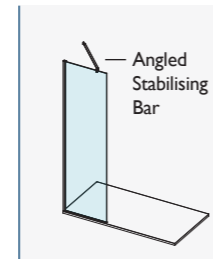

AYO® 10MM COMPLETE WETROOM KITS CLEAR GLASS – BRUSHED NICKEL & COUNTRY BRONZE

For ease of ordering, we have created product codes for complete wetroom kits that cover the most popular wetroom configuration choices.

Each complete kit below includes a 10mm clear glass panel, a 15mm wall profile and a suitable stabilising bar solution.

10MM COMPLETE WETROOM KITS

SIZE	CODE – BRUSHED NICKEL	CODE – COUNTRY BRONZE
450mm	AYO10MWR45-CBRN	AYO10MWR45-CCTRYBRZ
500mm	AYO10MWR50-CBRN	AYO10MWR50-CCTRYBRZ
600mm	AYO10MWR60-CBRN	AYO10MWR60-CCTRYBRZ
700mm	AYO10MWR70-CBRN	AYO10MWR70-CCTRYBRZ
760mm	AYO10MWR76-CBRN	AYO10MWR76-CCTRYBRZ
800mm	AYO10MWR80-CBRN	AYO10MWR80-CCTRYBRZ
900mm	AYO10MWR90-CBRN	AYO10MWR90-CCTRYBRZ
1000mm	AYO10MWR100-CBRN	AYO10MWR100-CCTRYBRZ
1100mm	AYO10MWR110-CBRN	AYO10MWR110-CCTRYBRZ
1200mm	AYO10MWR120-CBRN	AYO10MWR120-CCTRYBRZ
1400mm	AYO10MWR140-CBRN	AYO10MWR140-CCTRYBRZ

650mm Angled Stabilising Bar included with 450, 500 & 600mm COMPLETE wetroom kits.
1200mm Straight Stabilising Bar included with COMPLETE wetroom kits over 700mm.

ACCESSORIES

SIZE	CODE – BRUSHED NICKEL	CODE – COUNTRY BRONZE
T-Piece	AYOTP-CBRN	AYOTP-CCTRYBRZ

For Hinge Rotating Deflector Panels -
Brushed Nickel & Country Bronze, please see opposite page.

AYO® 10MM HINGE DEFELECTOR PANELS CLEAR GLASS

10MM HINGE ROTATING DEFLECTOR PANELS

SIZE	CODE – SILVER	CODE – BLACK
300mm	AYO10HRP30SSC	AYO10HRP30BC
450mm	AYO10HRP45SSC	AYO10HRP45BC
500mm	AYO10HRP50SSC	AYO10HRP50BC

10MM HINGE ROTATING DEFLECTOR PANELS

SIZE	CODE – BRUSHED BRASS	CODE – POLISHED GOLD
300mm	AYO10HRP30CBRBC	AYO10HRP30CPGC
450mm	AYO10HRP45CBRBC	AYO10HRP45CPGC
500mm	AYO10HRP50CBRBC	AYO10HRP50CPGC

10MM HINGE ROTATING DEFLECTOR PANELS

SIZE	CODE – POLISHED S/STEEL	CODE – MATTE NICKEL
300mm	AYO10HRP30SSC	AYO10HRP30CBRMNC
450mm	AYO10HRP45SSC	AYO10HRP45CBRMNC
500mm	AYO10HRP50SSC	AYO10HRP50CBRMNC

10MM HINGE ROTATING DEFLECTOR PANELS

SIZE	CODE – BRUSHED NICKEL	CODE – COUNTRY BRONZE
300mm	AYO10HRP30CBRNC	AYO10HRP30CCTRYBRZC
450mm	AYO10HRP45CBRNC	AYO10HRP45CCTRYBRZC
500mm	AYO10HRP50CBRNC	AYO10HRP50CCTRYBRZC

10MM ROTATING PANELS*

SIZE	CODE – SILVER	CODE – BLACK
300mm	AYO10RP30SC	AYO10RP30BC
450mm	AYO10RP45SC	AYO10RP45BC
500mm	AYO10RP50SC	AYO10RP50BC

*Rotating Panels can be retrofitted.