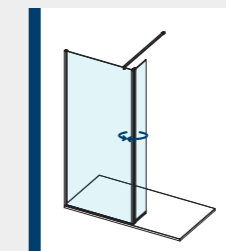

FOR A CORNER SPACE

FOR AN ALCOVE SPACE

CONFIGURATION 11

- x1 Glass Panel
- x1 Wall Profile
- x1 Straight Stabilising Bar
- x1 Rotating Panel

CONFIGURATION 12

- x2 Glass Panel
- x1 Wall Profile
- x1 Ultra Clear Corner Seal
- x1 Glass Joining Bracket
- x1 Straight Stabilising Bar