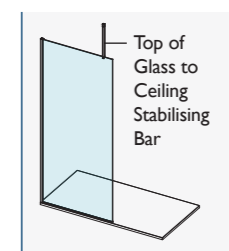

STEP 4 – GLASS CONNECTING - SEALS & PROFILES

Seals - 2000mm Height

PRODUCT DESCRIPTION	CODE - SILVER	CODE - BLACK
8mm Black Corner Seal	–	AYO8CSB
8mm Ultra Clear Corner Seal	AYO8CSC	–
8mm Ultra Clear Joining Seal	AYO8JSC	–