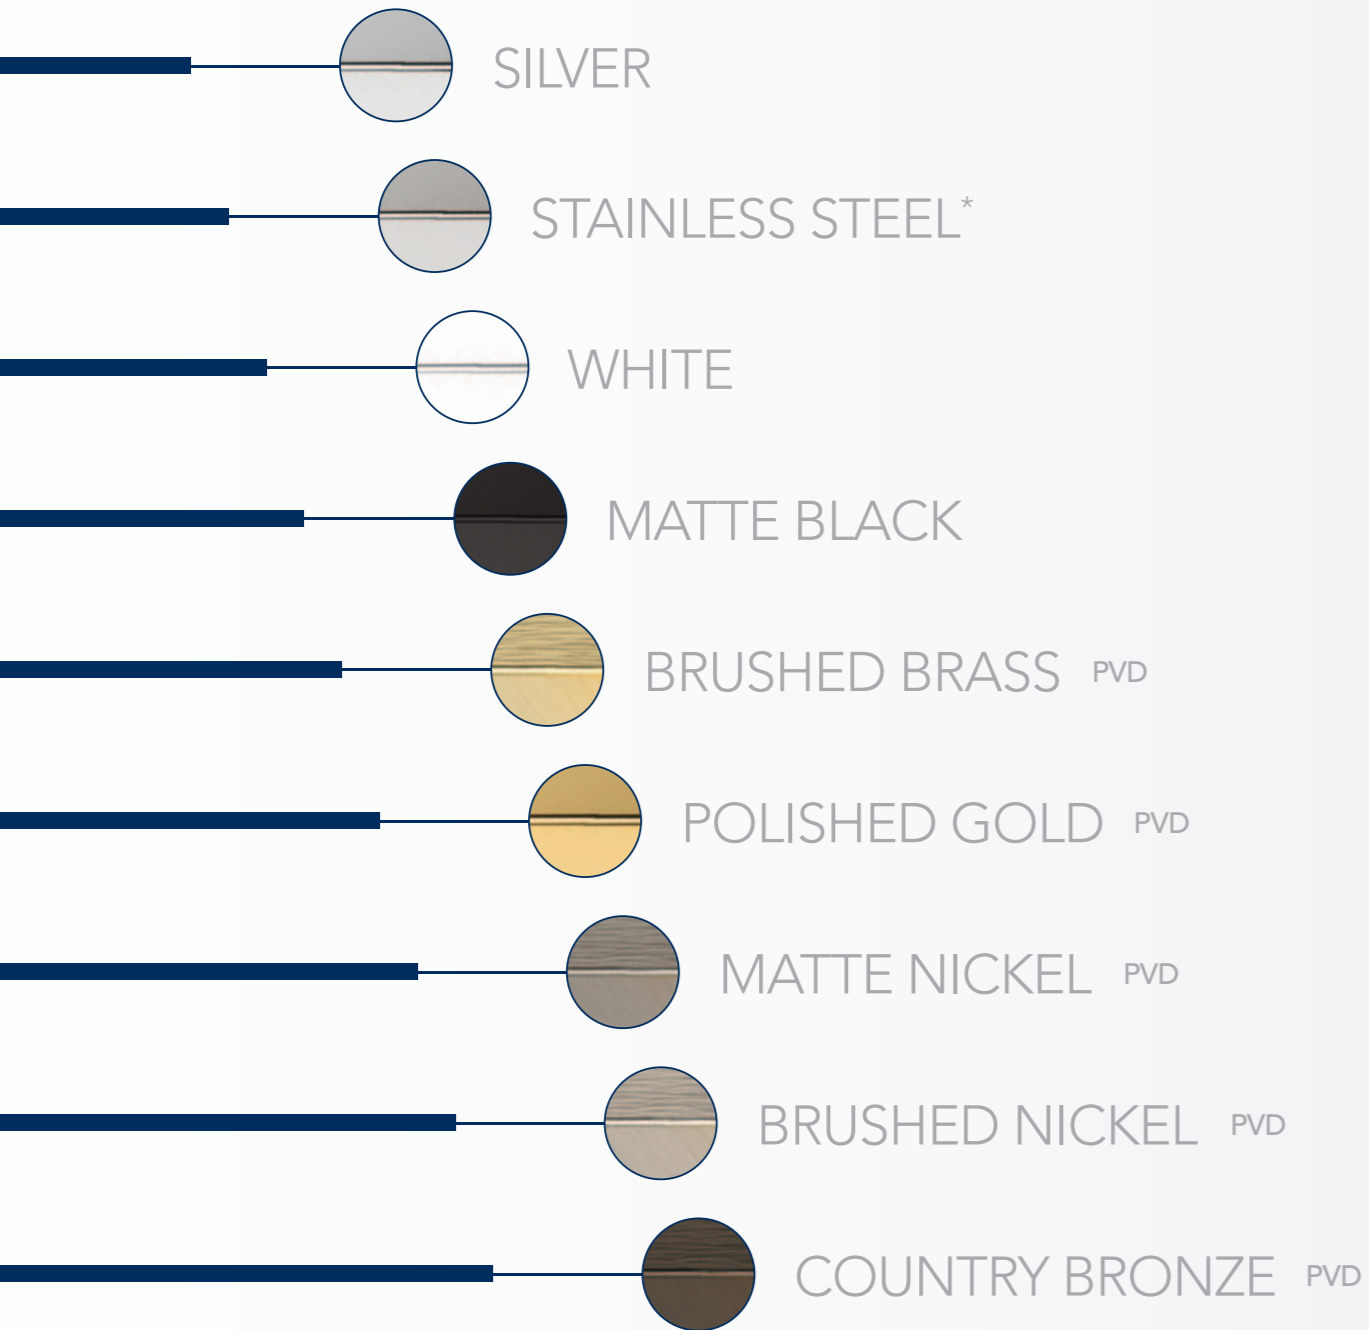

THE AYO® COLLECTION

The AYO modular wetroom collection is crafted to create a truly personal shower experience.

Standing tall at a height of 2 metres, AYO comes in 8mm and 10mm glass which is treated with a hydrophobic coating that resists the build up of grime and lime scale.

With an abundance of configurations and fixture innovations such as recessed channels, fixed and rotating deflector panels, ultra-clear seals and stylish stabilising bar options, makes this a truly versatile modular wetroom system. AYO boasts 3 glass options - clear, fluted and opaque.

Now available in 9 high quality colour finishes, AYO will pair perfectly with other signature elements in any bathroom.

FINISHES

S - Silver
SS - Stainless Steel
W - White
B - Matte Black
BRB - Brushed Brass

PG - Polished Gold
BRMN - Matte Nickel
BRN - Brushed Nickel
CTRY BRZ - Country Bronze

PVD

The PVD coating is applied to high grade 304 stainless steel base material. The result is a superbly robust and hard wearing finish.

* Polished Stainless Steel is high grade 304 stainless steel.