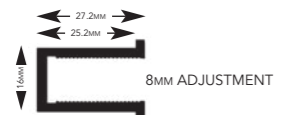

AYO® 10MM MODULAR CLEAR GLASS PANEL

WETROOM PANEL 10mm GLASS / 2000mm HIGH - **SILVER & BLACK**
SUITABLE FOR USE ON WETROOM FLOOR OR TRAY

MODULAR WETROOM ORDER PROCESS:

- **STEP 1** – CHOOSE AYO 10MM PANEL(S) SIZE - CLEAR GLASS
- **STEP 2** – CHOOSE WALL PROFILE(S) (SILVER OR BLACK)
- **STEP 3** – CHOOSE STABILISING SOLUTION (SILVER OR BLACK)
- **STEP 4** – CHOOSE ACCESSORIES OPTIONS (IF REQUIRED)

STEP 1 - CHOOSE AYO 10MM PANEL(S) SIZE - CLEAR GLASS

SIZE	CODE - CLEAR GLASS
300mm	AYO10MW30C
400mm	AYO10MW40C
450mm	AYO10MW45C
500mm	AYO10MW50C
600mm	AYO10MW60C
700mm	AYO10MW70C
760mm	AYO10MW76C
800mm	AYO10MW80C
900mm	AYO10MW90C
1000mm	AYO10MW100C
1100mm	AYO10MW110C
1200mm	AYO10MW120C
1400mm	AYO10MW140C

STEP 2 - WALL PROFILE (SILVER, BLACK OR BRUSHED BRASS)

SIZE	CODE - SILVER	CODE - BLACK	CODE - BRUSHED BRASS
15mm Wall Profile	AYOMW15WJS	AYOMW15WJB	AYOMW15WJBRB
35mm Wall Profile	AYOMW35WJS	AYOMW35WJB	-
Recessed Channel Wall & Floor Profile 2000mm	AYOMWCWJS	AYOMWCWJB	-

STEP 3 - STABILISING SOLUTION (SILVER OR BLACK)

Straight Stabilising Bar

PRODUCT DESCRIPTION	CODE - SILVER	CODE - BLACK
1200mm Straight Stabilising Bar	AYOSSBS	AYOSSBB
1400mm Straight Stabilising Bar	AYO140SSBS	AYO140SSBB

Angled Stabilising Bar

PRODUCT DESCRIPTION	CODE - SILVER	CODE - BLACK
350mm Angled Stabilising Bar - Short for 300mm & 400mm Wetrooms	AYOASBS-SH	AYOASBB-SH
650mm Angled Stabilising Bar	AYOASBS	AYOASBB

Ceiling Stabilising Bar

PRODUCT DESCRIPTION	CODE - SILVER	CODE - BLACK
Top of Glass to Ceiling Stabilising Bar - 600mm	AYOCSBS	AYOCSBB
Floor to Ceiling Stabilising Bar - 2600mm	AYOFCSBS	AYOFCSBB
Two Piece Floor to Ceiling Stabilising Bar - 2600mm	AYOF2CSBS	AYOF2CSBB
Two Piece Floor to Ceiling Stabilising Bar - 300mm	AYOF2CSB3S	AYOF2CSB3B NEW

Other Stabilising Bars