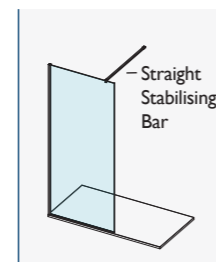

AYO® 8MM COMPLETE WETROOM KITS CLEAR GLASS – SILVER & BLACK

For ease of ordering, we have created product codes for complete wetroom kits that cover the most popular wetroom configuration choices.

Each complete kit below includes an 8mm clear glass panel, a 15mm wall profile and a suitable stabilising bar solution.
For 8mm Modular Wetroom Order Process, please go to page 198.

8MM COMPLETE WETROOM KITS

SIZE	CODE – SILVER	CODE – BLACK
300mm	AYO8MWR30SC	AYO8MWR30BC
400mm	AYO8MWR40SC	AYO8MWR40BC
450mm	AYO8MWR45SC	AYO8MWR45BC
500mm	AYO8MWR50SC	AYO8MWR50BC
600mm	AYO8MWR60SC	AYO8MWR60BC
700mm	AYO8MWR70SC	AYO8MWR70BC
760mm	AYO8MWR76SC	AYO8MWR76BC
800mm	AYO8MWR80SC	AYO8MWR80BC
900mm	AYO8MWR90SC	AYO8MWR90BC
1000mm	AYO8MWR100SC	AYO8MWR100BC
1100mm	AYO8MWR110SC	AYO8MWR110BC
1200mm	AYO8MWR120SC	AYO8MWR120BC
1400mm	AYO8MWR140SC	AYO8MWR140BC
1500mm	AYO8MWR150SC	AYO8MWR150BC
1600mm	AYO8MWR160SC	AYO8MWR160BC

Double Entry Wetroom 1200mm – Complete Package (Includes 2 1200mm Straight Stabilising Bars)
AYO8MWRD120SC AYO8MWRD120BC

350mm Angled Stabilising Bar included with 300 & 400mm COMPLETE wetroom kits.
650mm Angled Stabilising Bar included with 450, 500 & 600mm COMPLETE wetroom kits.
1200mm Straight Stabilising Bar included with COMPLETE wetroom kits over 700mm.