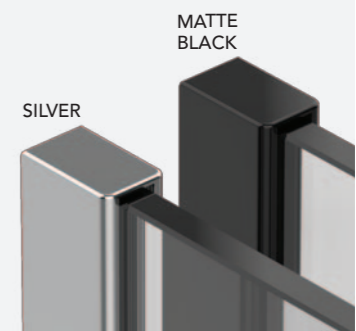

CONFIGURATION GUIDE

With an almost infinite choice of wetroom configurations, AYO provides maximum flexibility as you personalise your dream shower space.

– Indicates Rotating Deflector Panel