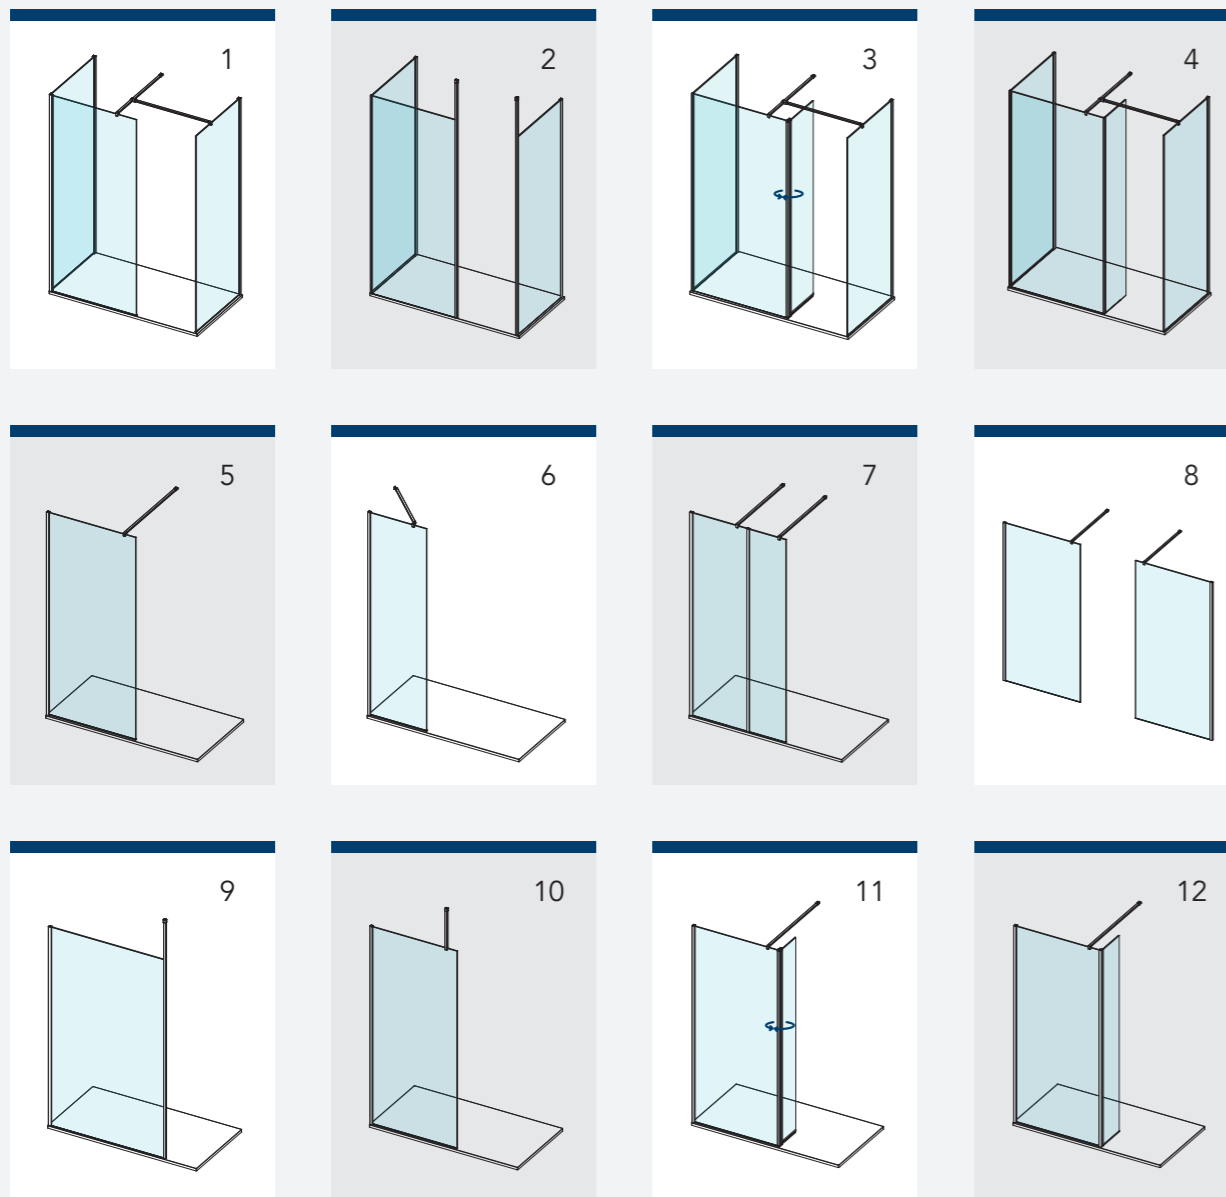

Choose from a selection of stabilising solutions to suit your space and preference.

1200mm straight stabilising bar / 650mm angled stabilising bar available in all 7 colour finishes.

STEP 4 – CHOOSE ACCESSORIES OPTIONS (IF APPLICABLE)

CHOOSE & MEASURE YOUR SPACE

Please note: It is suggested to leave a minimum of 500mm wide access when measuring for your wetroom panel.

CONFIGURATION GUIDE

With an almost infinite choice of wetroom configurations, AYO provides maximum flexibility as you personalise your dream shower space.