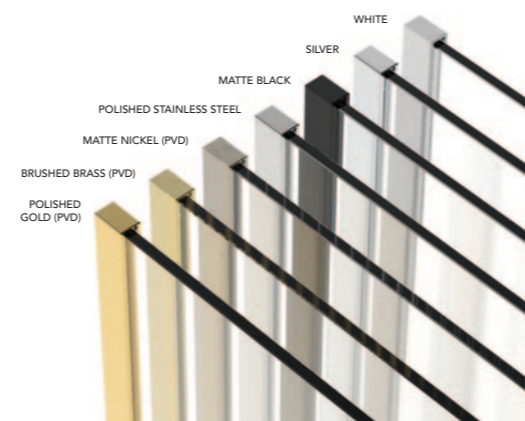

HINGED ROTATING DEFLECTOR PANEL

The AYO Hinge Rotating Deflector Panel offers both visual appeal and practical functionality.

Designed to fit alongside an AYO wetroom panel, these minimalist glass rotating panels can be folded to an impressive 180 degrees. This allows for generous access to the shower, whilst protecting the bathroom from unwanted water splash.

Available in a variety of premium colour finishes, there is an option to suit all bathroom needs. The frameless design of the hinge rotating panel delivers an effortless luxury to the wetroom shower zone.

8mm TOUGHENED SAFETY GLASS	2000mm HEIGHT	REVERSIBLE	WETROOM OR SHOWER TRAY INSTALLATION