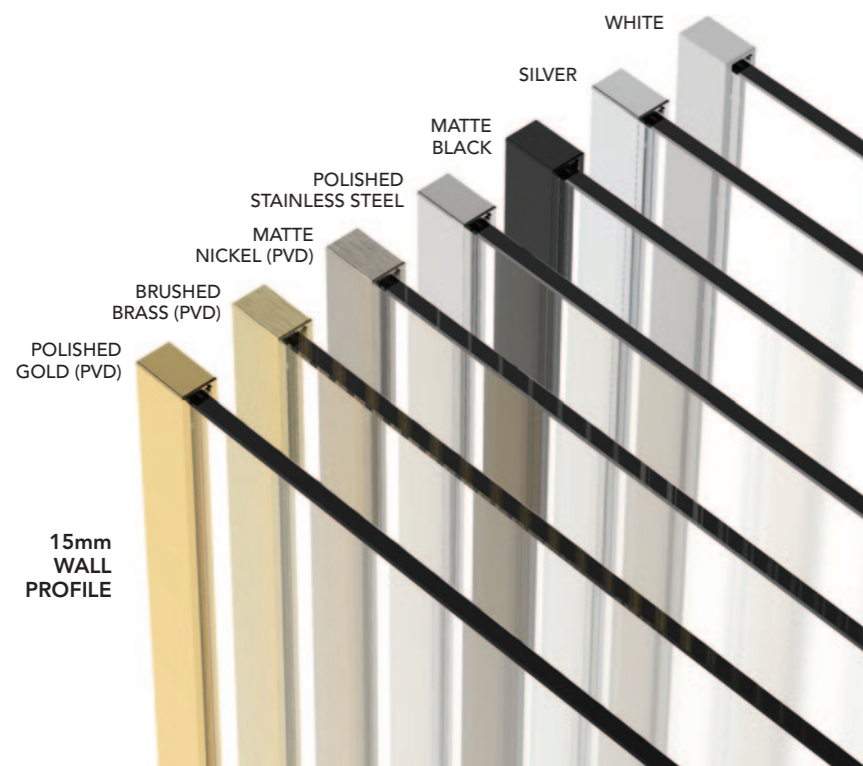

 – Indicates Rotating Deflector Panel

PROFILE SOLUTIONS

An array of wall profile solutions provides maximum versatility as each AYO wetroom aspiration becomes the reality.

All profile solutions are available in the standard Silver and Black options.

AYO COLOUR

Please note: 15mm Wall Profile is available the premium colours - White, Brushed Brass, Matte Nickel, Stainless Steel and Polished Gold.

CORNER PROFILE

CONCEALED CHANNEL WALL & FLOOR PROFILE

35mm WALL PROFILE

15mm WALL PROFILE

H JOINING PROFILE

END PROFILE

ULTRA CLEAR BOTTOM GLASS SEAL (PRE BONDED ON TO GLASS)

ULTRA CLEAR CORNER SEAL

BLACK CORNER SEAL

SEAL SOLUTIONS

AYO maximizes your shower's visual appeal by offering an extensive selection of discreet ultra clear seal options.

STABILISING SOLUTIONS

The subtle contours of each AYO stabilising bar delivers the perfect blend of form and function. Each fixation bracket is masterfully engineered for durability, with screw points discreetly concealed from view.