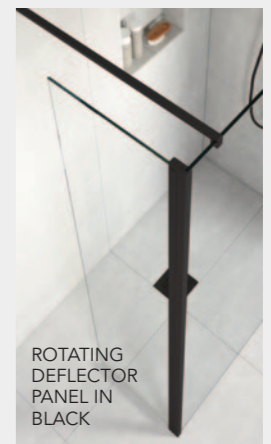

WETROOM DEFLECTOR PANEL

FIXED & ROTATING

Combining effortlessly with AYO wetroom panels, our range of fixed and rotating deflector panels offers comprehensive splash protection whilst maintaining an elegant, tranquil aesthetic within your bathroom.

Showcasing spacious access to the shower area, the rotating deflector design can be folded to an impressive 180 degrees.*

Enhance your wetroom design by choosing a minimal ultra clear corner joining seal - maximising your showers visual appeal.

A range of deflector panel sizes are available alongside a selection of stabilising bar configurations to suit your individual needs. Rotating panels can also be retrofitted.

CHOOSE YOUR CONFIGURATION

8+10mm
TOUGHENED SAFETY GLASS

FOR A CORNER SPACE

FOR AN ALCOVE SPACE

- x1 Glass Panel
- x1 Wall Profile
- x1 Straight Stabilising Bar
- x1 Rotating Panel

- x2 Glass Panel
- x1 Wall Profile
- x1 Ultra Clear Corner Seal
- x1 Glass Joining Bracket
- x1 Straight Stabilising Bar

- x2 Glass Panels
- x1 Wall Profile
- x1 Ultra Clear Corner Seal
- x1 Angled Stabilising bar

- x2 Glass Panels
- x1 Wall Profile
- x1 Ultra Clear Corner Seal
- x1 Straight Stabilising Bar

AVAILABLE IN SILVER, MATTE BLACK AND WHITE

*Please Note:
Rotating Deflector Panels available in Silver and Black only.