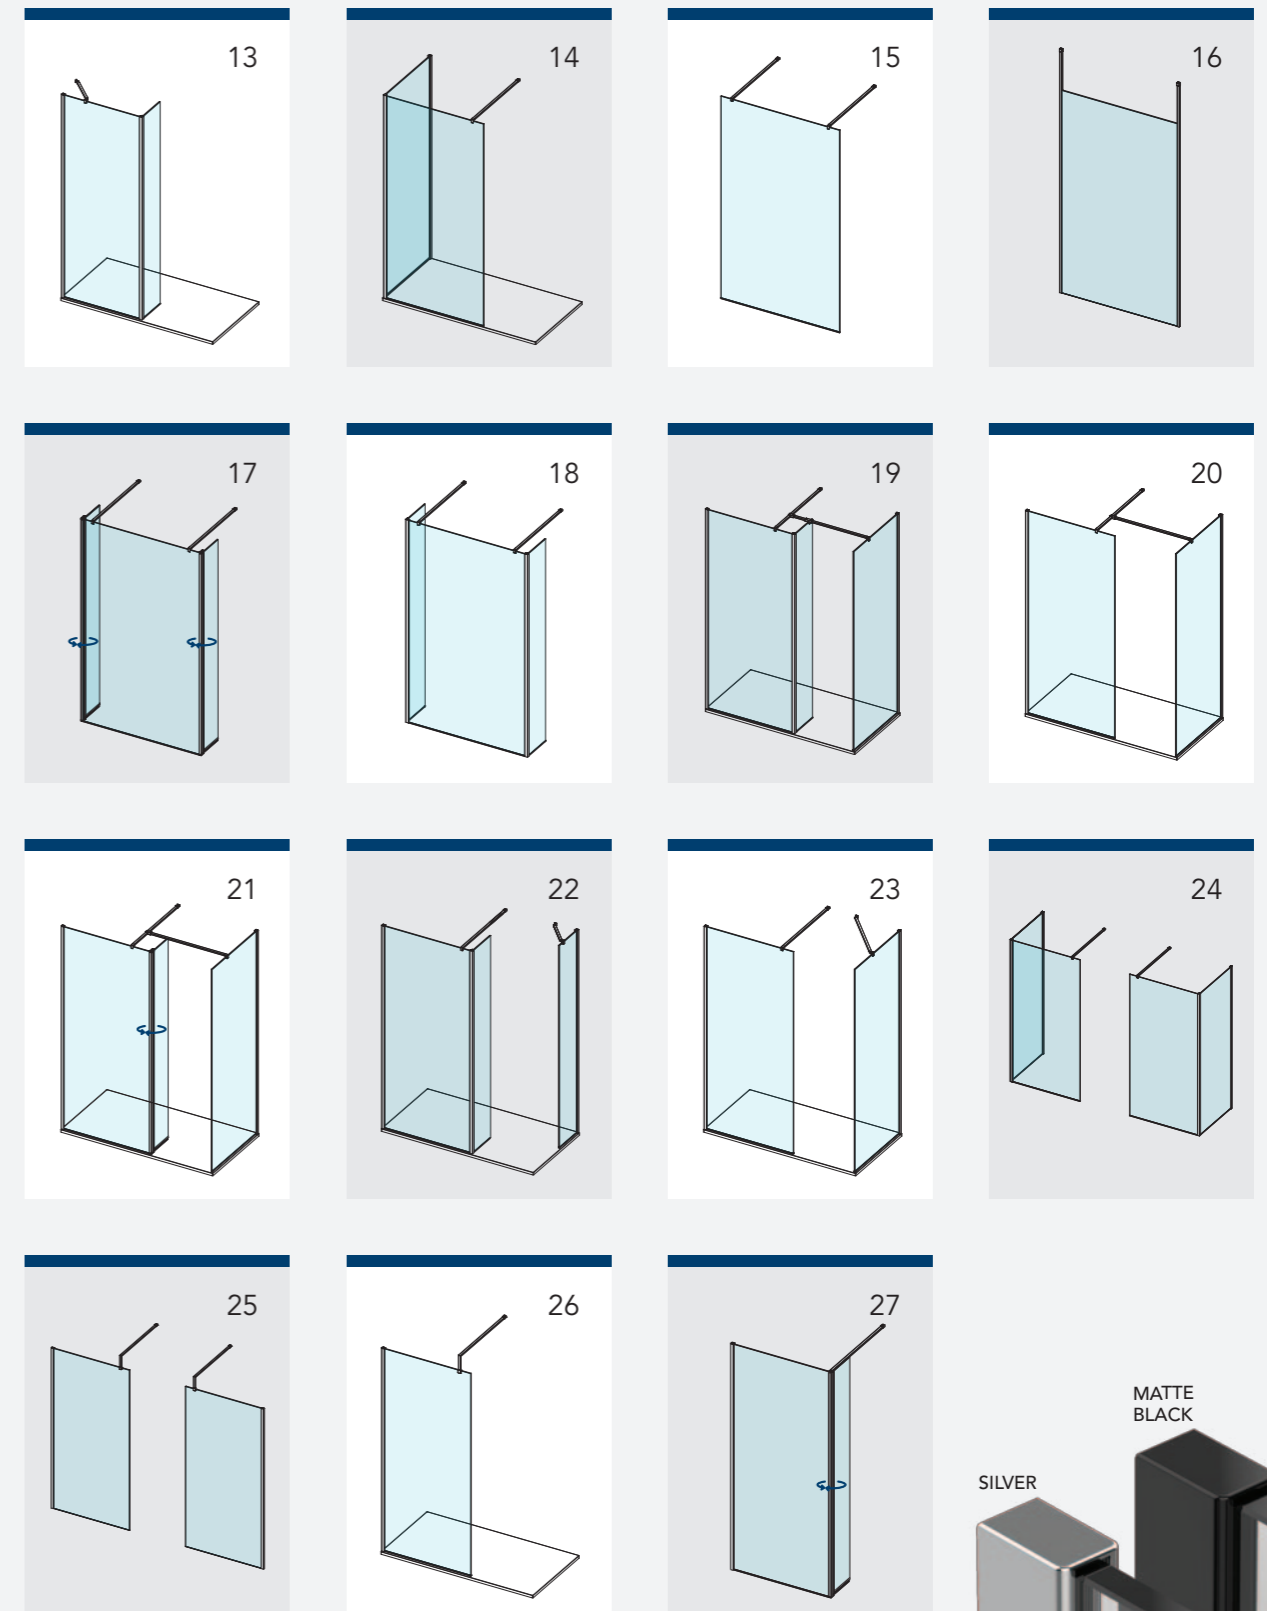

Choose from a selection of stabilising solutions to suit your space and preference.

1200mm straight stabilising bar / 650mm angled stabilising bar available in all 7 colour finishes.

STEP 4 – CHOOSE ACCESSORIES OPTIONS (IF APPLICABLE)

CHOOSE & MEASURE YOUR SPACE

Please note: It is suggested to leave a minimum of 500mm wide access when measuring for your wetroom panel.

CONFIGURATION GUIDE

With an almost infinite choice of wetroom configurations, AYO provides maximum flexibility as you personalise your dream shower space.