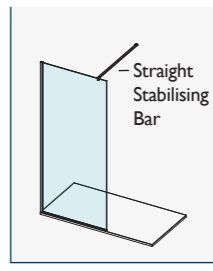

Each complete kit below includes a 10mm clear glass panel, a 15mm wall profile and a suitable stabilising bar solution.

10MM COMPLETE WETROOM KITS

SIZE	CODE – POLISHED S/STEEL	CODE – MATTE NICKEL
450mm	AYO10MWR45-SS	AYO10MWR45-CBRMN
500mm	AYO10MWR50-SS	AYO10MWR50-CBRMN
600mm	AYO10MWR60-SS	AYO10MWR60-CBRMN
700mm	AYO10MWR70-SS	AYO10MWR70-CBRMN
760mm	AYO10MWR76-SS	AYO10MWR76-CBRMN
800mm	AYO10MWR80-SS	AYO10MWR80-CBRMN
900mm	AYO10MWR90-SS	AYO10MWR90-CBRMN
1000mm	AYO10MWR100-SS	AYO10MWR100-CBRMN
1100mm	AYO10MWR110-SS	AYO10MWR110-CBRMN
1200mm	AYO10MWR120-SS	AYO10MWR120-CBRMN
1400mm	AYO10MWR140-SS	AYO10MWR140-CBRMN