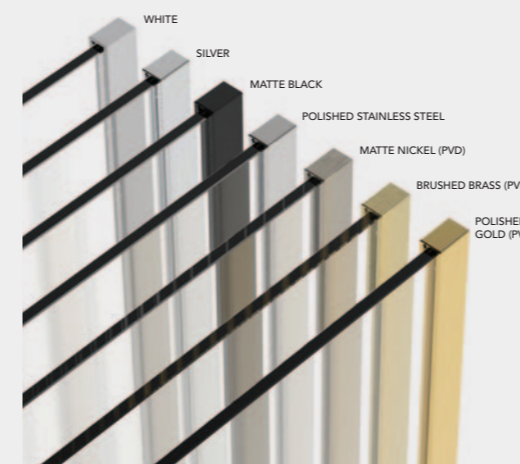

CONFIGURATION 21

- ×3 Glass Panels
- ×2 Wall Profiles
- ×1 Ultra Clear Corner Seal
- ×1 Glass Joining Bracket
- ×2 Straight Stabilising Bars
- ×1 T Piece

CONFIGURATION 20 IN POLISHED STAINLESS STEEL

CONFIGURATION 20 IN BLACK