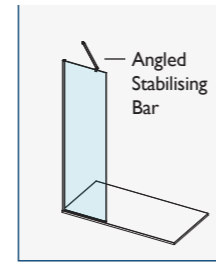

AYO® 8MM COMPLETE WETROOM KITS CLEAR GLASS – SILVER & BLACK

For ease of ordering, we have created product codes for complete wetroom kits that cover the most popular wetroom configuration choices.

Each complete kit below includes an 8mm clear glass panel, a 15mm wall profile and a suitable stabilising bar solution.
For 8mm Modular Wetroom Order Process, please go to page 198.

8MM COMPLETE WETROOM KITS

SIZE	CODE – SILVER	CODE – BLACK
300mm	AYO8MWR30SC	AYO8MWR30BC
400mm	AYO8MWR40SC	AYO8MWR40BC
450mm	AYO8MWR45SC	AYO8MWR45BC
500mm	AYO8MWR50SC	AYO8MWR50BC
600mm	AYO8MWR60SC	AYO8MWR60BC
700mm	AYO8MWR70SC	AYO8MWR70BC
760mm	AYO8MWR76SC	AYO8MWR76BC
800mm	AYO8MWR80SC	AYO8MWR80BC
900mm	AYO8MWR90SC	AYO8MWR90BC
1000mm	AYO8MWR100SC	AYO8MWR100BC
1100mm	AYO8MWR110SC	AYO8MWR110BC
1200mm	AYO8MWR120SC	AYO8MWR120BC
1400mm	AYO8MWR140SC	AYO8MWR140BC
1500mm	AYO8MWR150SC	AYO8MWR150BC
1600mm	AYO8MWR160SC	AYO8MWR160BC

Double Entry Wetroom 1200mm – Complete Package (Includes 2 1200mm Straight Stabilising Bars)
AYO8MWRD120SC AYO8MWRD120BC

350mm Angled Stabilising Bar included with 300 & 400mm COMPLETE wetroom kits.
650mm Angled Stabilising Bar included with 450, 500 & 600mm COMPLETE wetroom kits.
1200mm Straight Stabilising Bar included with COMPLETE wetroom kits over 700mm.