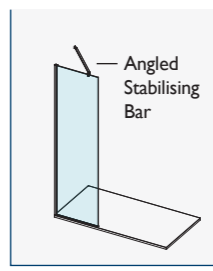

Each complete kit below includes a 10mm clear glass panel, a 15mm wall profile and a suitable stabilising bar solution.

10MM COMPLETE WETROOM KITS

SIZE	CODE – POLISHED S/STEEL	CODE – MATTE NICKEL
450mm	AYO10MWR45-SS	AYO10MWR45-CBRMN
500mm	AYO10MWR50-SS	AYO10MWR50-CBRMN
600mm	AYO10MWR60-SS	AYO10MWR60-CBRMN
700mm	AYO10MWR70-SS	AYO10MWR70-CBRMN
760mm	AYO10MWR76-SS	AYO10MWR76-CBRMN
800mm	AYO10MWR80-SS	AYO10MWR80-CBRMN
900mm	AYO10MWR90-SS	AYO10MWR90-CBRMN
1000mm	AYO10MWR100-SS	AYO10MWR100-CBRMN
1100mm	AYO10MWR110-SS	AYO10MWR110-CBRMN
1200mm	AYO10MWR120-SS	AYO10MWR120-CBRMN
1400mm	AYO10MWR140-SS	AYO10MWR140-CBRMN