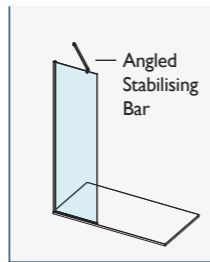

AYO® 8MM COMPLETE WETROOM KITS CLEAR GLASS – BRUSHED NICKEL & COUNTRY BRONZE

For ease of ordering, we have created product codes for complete wetroom kits that cover the most popular wetroom configuration choices.

Each complete kit below includes a 8mm clear glass panel, a 15mm wall profile and a suitable stabilising bar solution.

8MM COMPLETE WETROOM KITS

SIZE	CODE – BRUSHED NICKEL	CODE – COUNTRY BRONZE
700mm	AYO8MVR70-CBRN	AYO8MVR140-CCTRYBRZ
800mm	AYO8MVR80-CBRN	AYO8MVR140-CCTRYBRZ
900mm	AYO8MVR90-CBRN	AYO8MVR140-CCTRYBRZ
1000mm	AYO8MVR100-CBRN	AYO8MVR140-CCTRYBRZ
1100mm	AYO8MVR110-CBRN	AYO8MVR140-CCTRYBRZ
1200mm	AYO8MVR120-CBRN	AYO8MVR140-CCTRYBRZ
1400mm	AYO8MVR140-CBRN	AYO8MVR140-CCTRYBRZ

650mm Angled Stabilising Bar included with 450, 500 & 600mm COMPLETE wetroom kits.
1200mm Straight Stabilising Bar included with COMPLETE wetroom kits over 700mm.