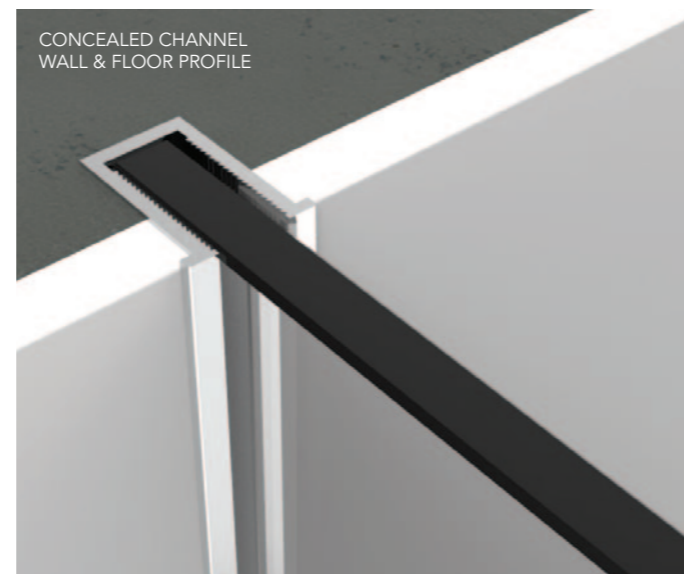

CONCEALED CHANNEL WALL & FLOOR PROFILE