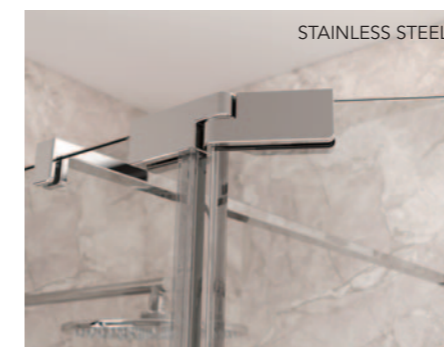

HINGED ROTATING DEFLECTOR PANEL

The AYO Hinge Rotating Deflector Panel offers both visual appeal and practical functionality.

Designed to fit alongside an AYO wetroom panel, these minimalist glass rotating panels can be folded to an impressive 180 degrees. This allows for generous access to the shower, whilst protecting the bathroom from unwanted water splash.

Available in a variety of premium colour finishes, there is an option to suit all bathroom needs. The frameless design of the hinge rotating panel delivers an effortless luxury to the wetroom shower zone.

8mm TOUGHENED SAFETY GLASS	2000mm HEIGHT	REVERSIBLE	WETROOM OR SHOWER TRAY INSTALLATION