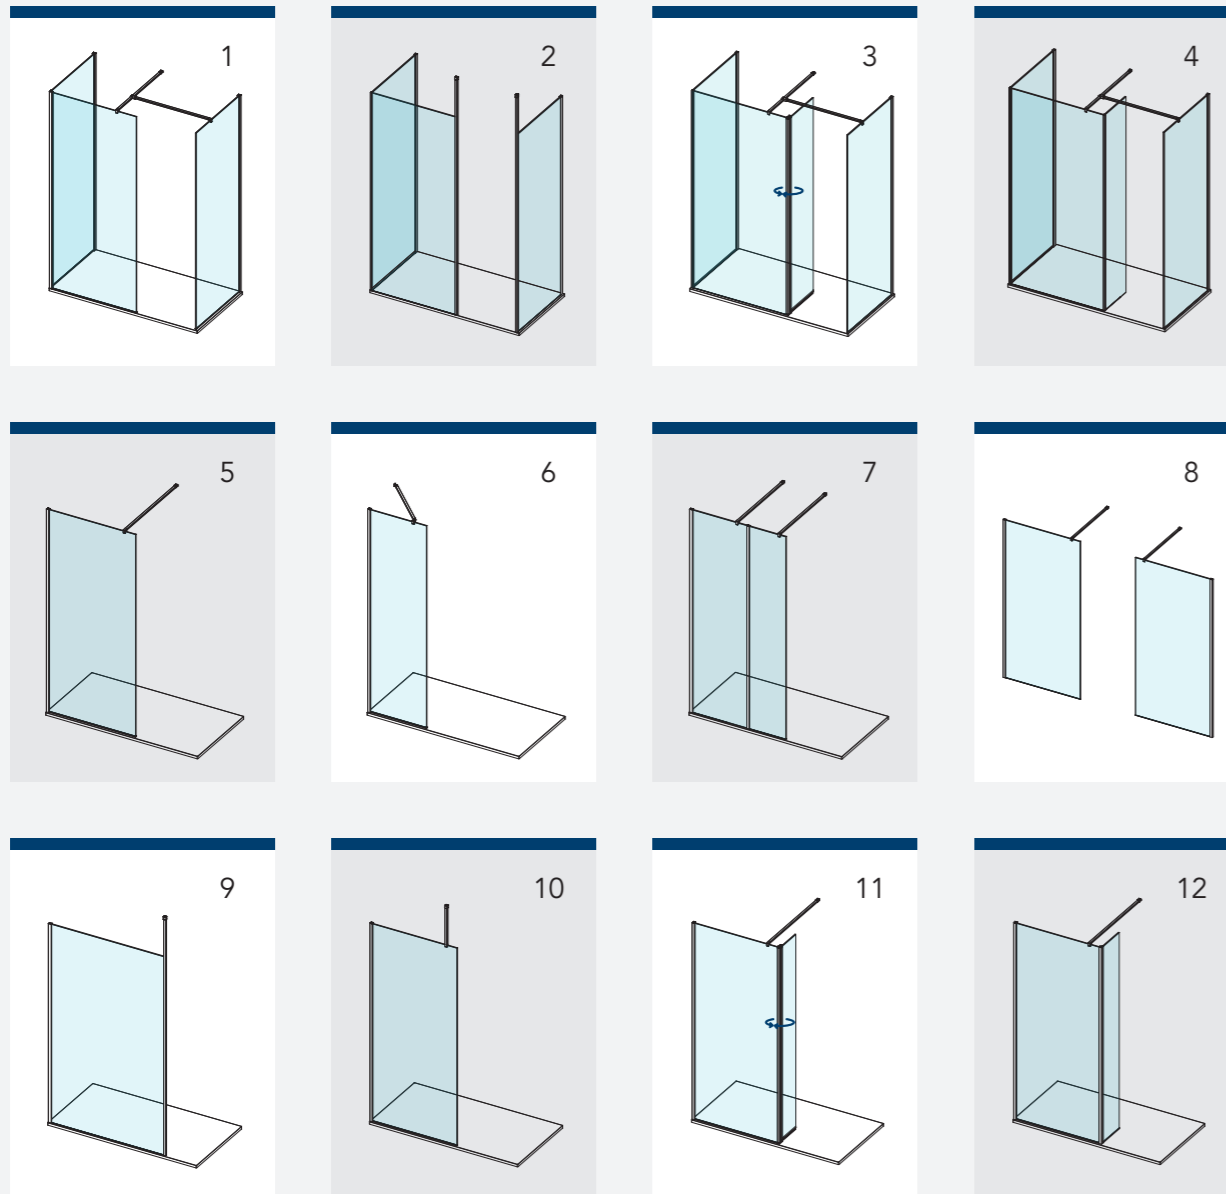

CONFIGURATION GUIDE

With an almost infinite choice of wetroom configurations, AYO provides maximum flexibility as you personalise your dream shower space.

– Indicates Rotating Deflector Panel