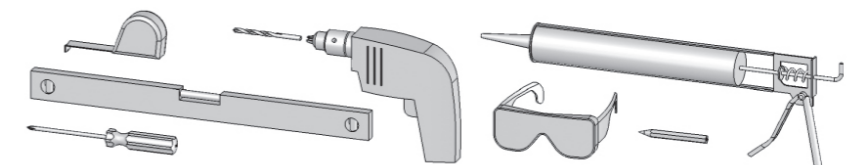

**BEFORE YOU INSTALL YOUR SHOWER ENCLOSURE
PLEASE READ ALL INSTRUCTIONS. FAILURE TO DO SO MAY
LEAD TO INVALIDATION OF YOUR WARRANTY**

- The shower tray **MUST** be fitted level, tiled in and sealed along its entire wall length.
- Glass door edges are vulnerable. Contact with hard surfaces may result in glass breakage.
- The shower enclosure should be sealed on the outside using silicone sealant.
- Check walls for electrical cabling or water pipes before drilling.

Tools required
to install your
shower
enclosure