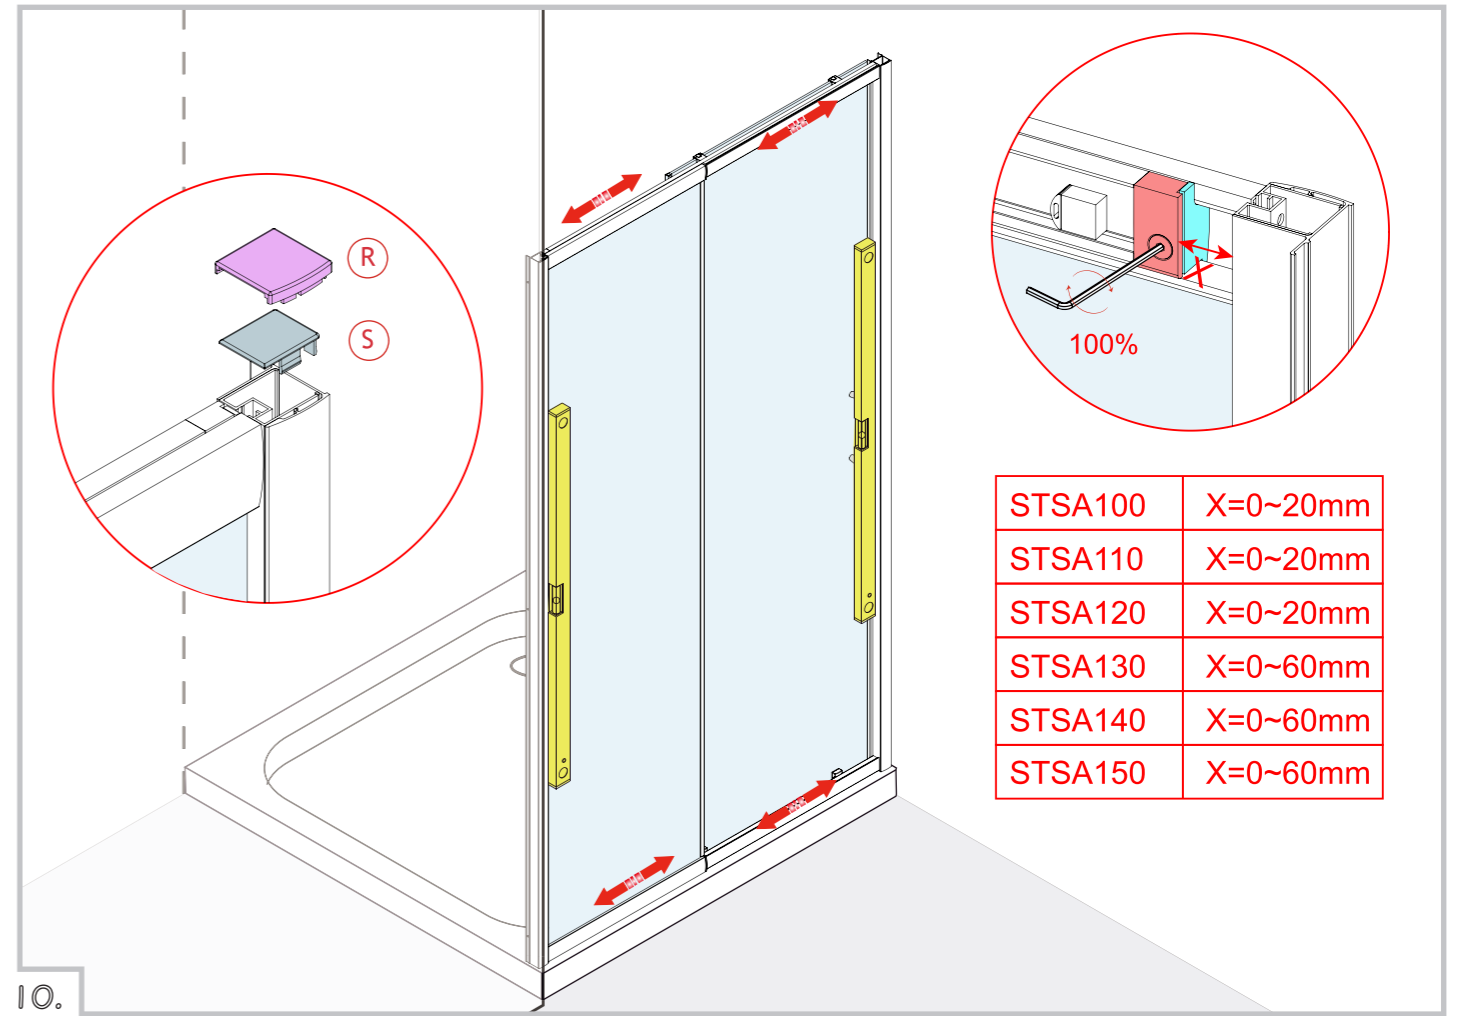

Slimline
Installation Instructions

ITEM		Quant.	ITEM		Quant.
(H)		1 Pc	(P)		12 Pc
(I)		2 Pc	(Q)		2 Pc
(J)		2 Pc	(R)		1+1 Pc
(K)		4 Pc	(S)		2 Pc
(L)		6 Pc	(T)		1+1 Pc
(M)		6 Pc	(U)		1 Pc
(N)		12 Pc	(V)		2 Pc
(O)		6 Pc			

2.