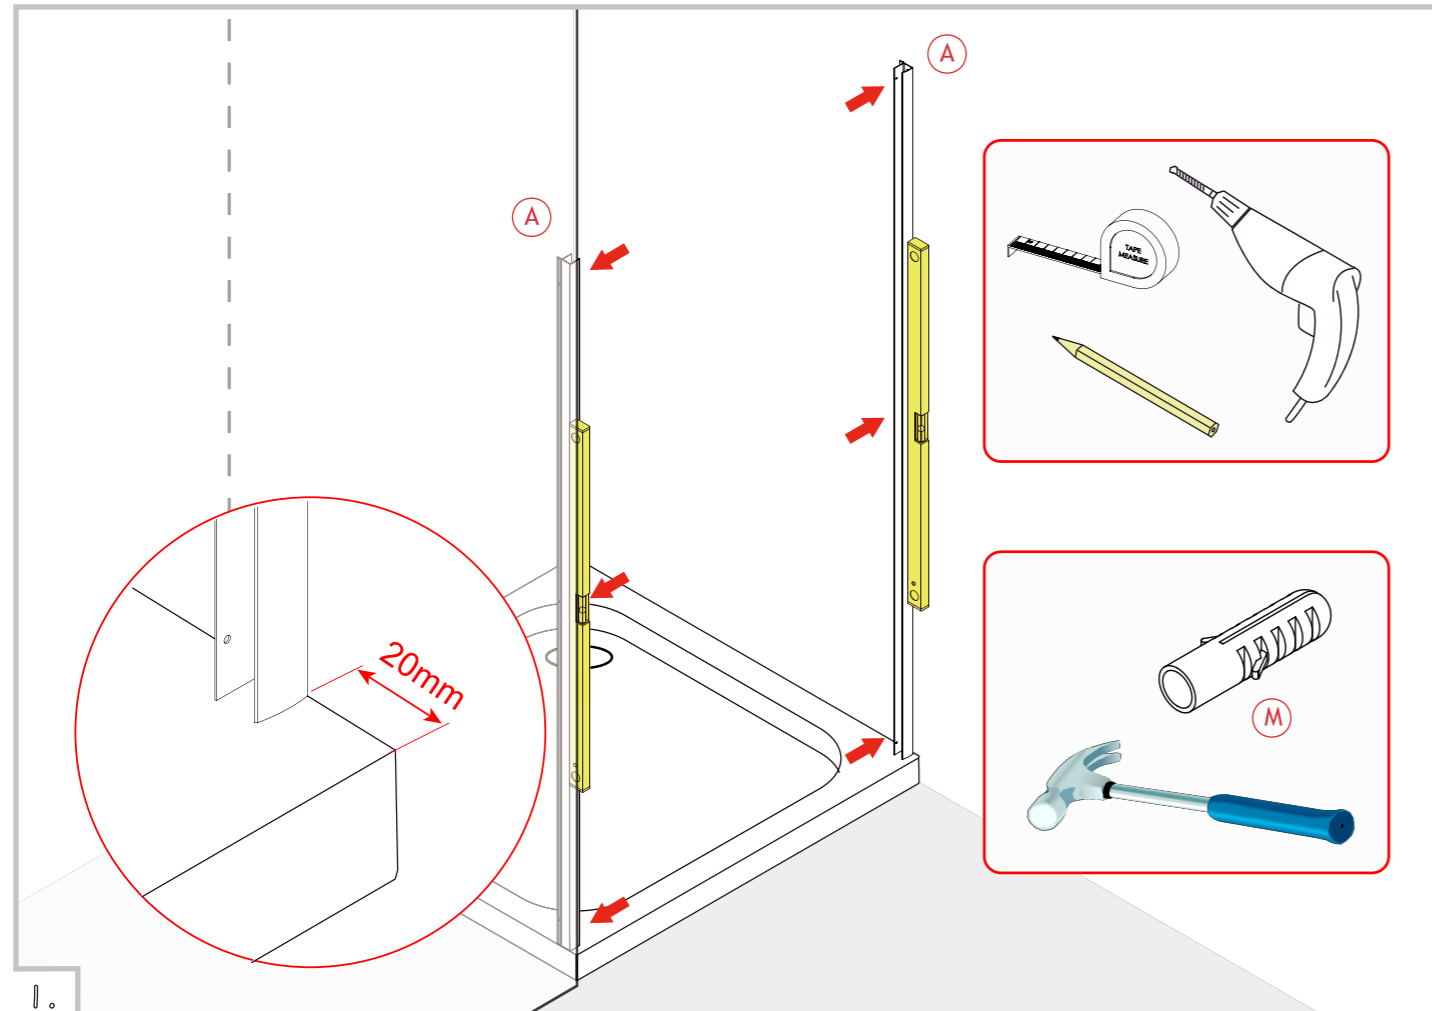

**NEW** SLIMLINE  
 TELESCOPIC flair

**SLIDING DOOR  
 Shower Enclosure**

Thank you for choosing a Flair product.

This product is fully compliant with EN14428  
 (European Standard for Functional Requirements and  
 Test Methods for Shower Enclosures)

**BEFORE YOU INSTALL YOUR SHOWER ENCLOSURE  
 PLEASE READ ALL INSTRUCTIONS. FAILURE TO DO SO MAY  
 LEAD TO INVALIDATION OF YOUR WARRANTY**

- The shower tray **MUST** be fitted level, tiled in and sealed along its entire wall length.
- Glass door edges are vulnerable. Contact with hard surfaces may result in glass breakage.
- The shower enclosure should be sealed on the outside using silicone sealant.
- Check walls for electrical cabling or water pipes before drilling.

Tools required  
 to install your  
 shower  
 enclosure

**Slimline**  
Installation Instructions

ITEM		Quant.	ITEM		Quant.
(H)		1 Pc	(P)		12 Pc
(I)		2 Pc	(Q)		2 Pc
(J)		2 Pc	(R)		1+1 Pc
(K)		4 Pc	(S)		2 Pc
(L)		6 Pc	(T)		1+1 Pc
(M)		6 Pc	(U)		1 Pc
(N)		12 Pc	(V)		2 Pc
(O)		6 Pc			