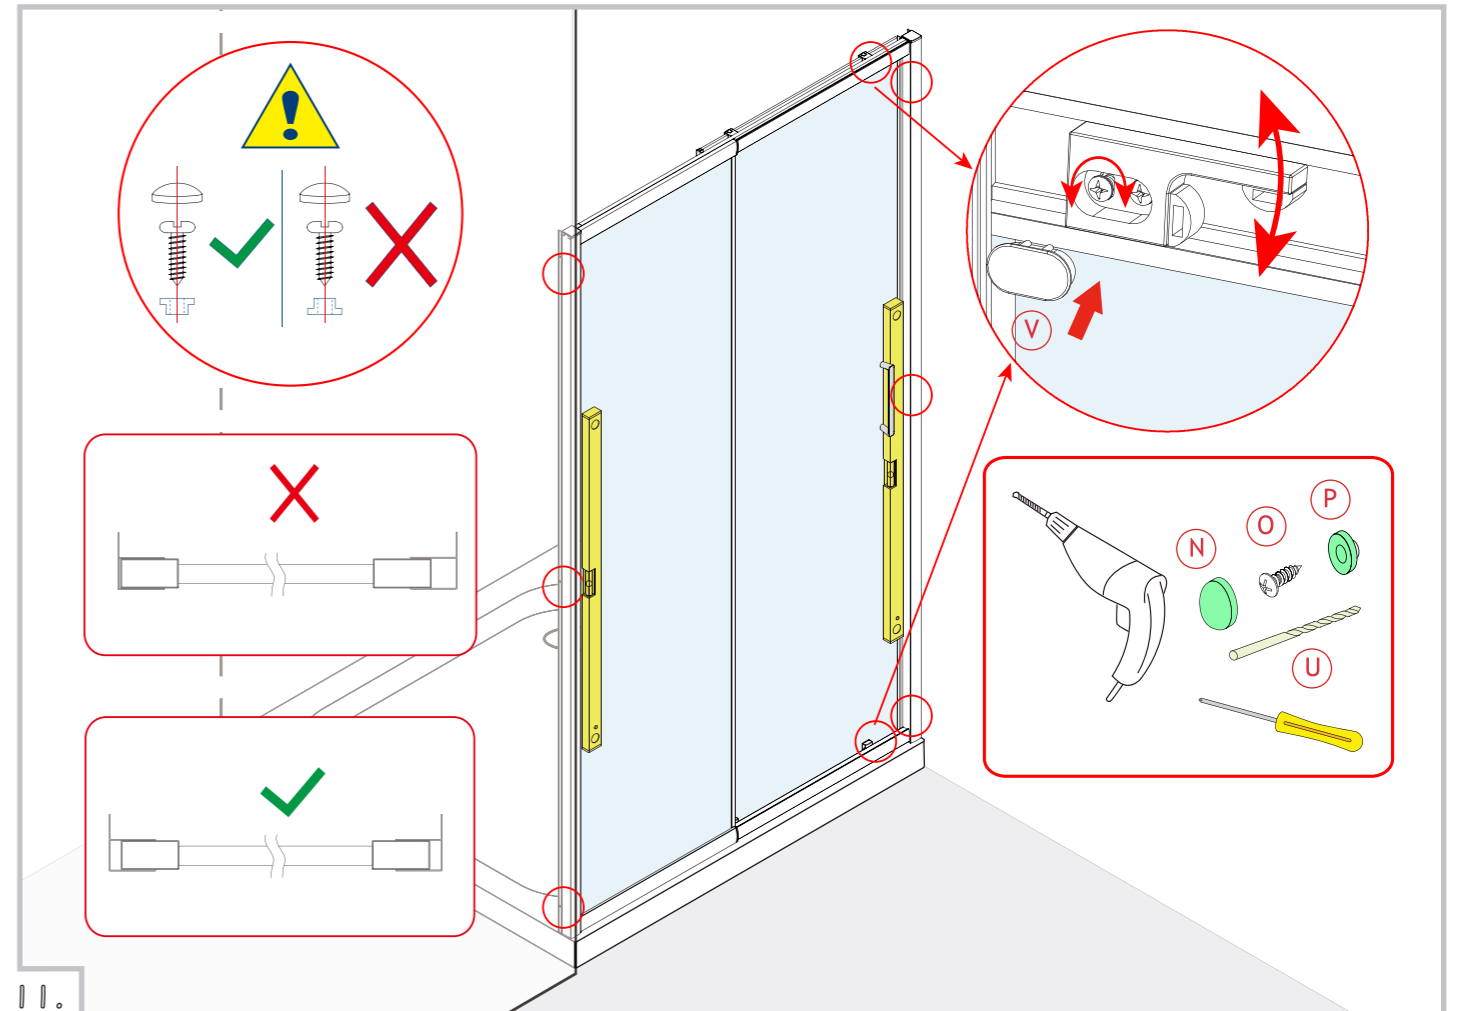

Slimline
Installation Instructions

ITEM		Quant.	ITEM		Quant.
(H)		1 Pc	(P)		12 Pc
(I)		2 Pc	(Q)		2 Pc
(J)		2 Pc	(R)		1+1 Pc
(K)		4 Pc	(S)		2 Pc
(L)		6 Pc	(T)		1+1 Pc
(M)		6 Pc	(U)		1 Pc
(N)		12 Pc	(V)		2 Pc
(O)		6 Pc			

2.

7.