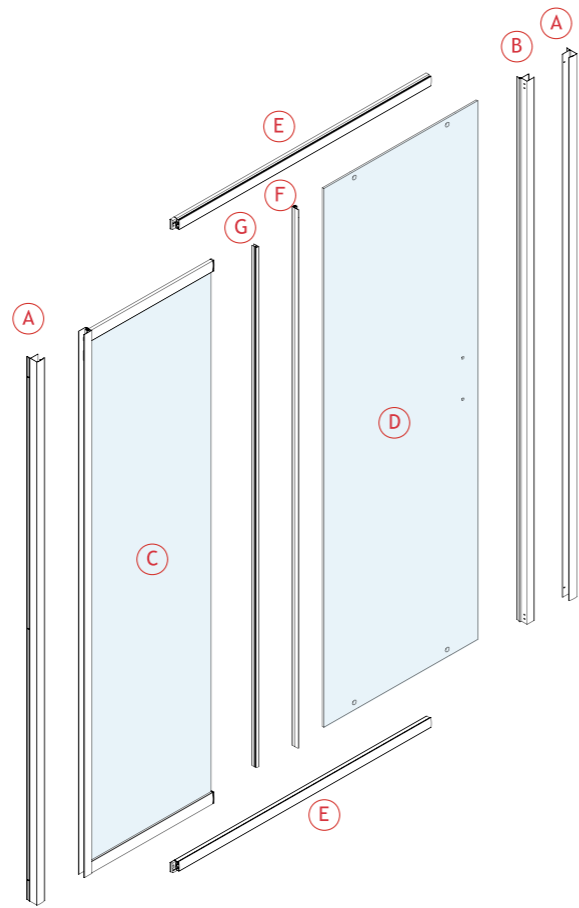

**NEW** SLIMLINE  
 TELESCOPIC flair

**SLIDING DOOR  
 Shower Enclosure**

Thank you for choosing a Flair product.

This product is fully compliant with EN14428  
 (European Standard for Functional Requirements and  
 Test Methods for Shower Enclosures)

**BEFORE YOU INSTALL YOUR SHOWER ENCLOSURE  
 PLEASE READ ALL INSTRUCTIONS. FAILURE TO DO SO MAY  
 LEAD TO INVALIDATION OF YOUR WARRANTY**

- The shower tray **MUST** be fitted level, tiled in and sealed along its entire wall length.
- Glass door edges are vulnerable. Contact with hard surfaces may result in glass breakage.
- The shower enclosure should be sealed on the outside using silicone sealant.
- Check walls for electrical cabling or water pipes before drilling.

Tools required  
 to install your  
 shower  
 enclosure

**Slimline**  
Installation Instructions

ITEM		Quant.	ITEM		Quant.
(H)		1 Pc	(P)		12 Pc
(I)		2 Pc	(Q)		2 Pc
(J)		2 Pc	(R)		1+1 Pc
(K)		4 Pc	(S)		2 Pc
(L)		6 Pc	(T)		1+1 Pc
(M)		6 Pc	(U)		1 Pc
(N)		12 Pc	(V)		2 Pc
(O)		6 Pc			