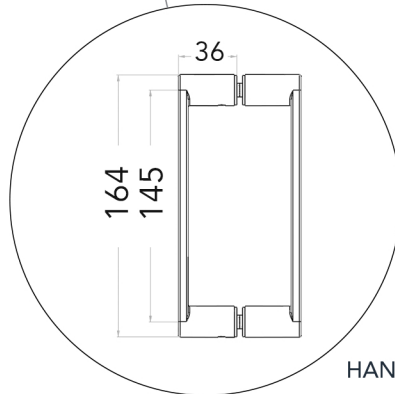

PIVOT DOOR

EN 14428:2015+A1:2018 (shower enclosures)
EN 12150-1:2013 (glass in building)
6mm Toughened Safety Glass
50mm Product Adjustment
1950mm Height

25mm Wall Profile Extension Available
Clean Easy Coating
Magnetic Closure
Easy Access Solution
Suitable Side Panel Installation

Suitable for 2 Inline Panel Installation
Reversible for Left or Right Handed Installation
Suitable for Wetroom or Shower Tray Installation
Inline Panel with Shelves Option Available
20 Year Guarantee Against Manufacturing Defects*

(MEASUREMENTS IN MM)

PROFILE (HANDLE SIDE)

HANDLE

PROFILE (pivot side)

SPECIFICATIONS

| PRODUCT SIZE | ADJUSTMENT X (min - max) | DOOR ACCESS | EXTRUSION | PRODUCT WEIGHT | PRODUCT CODE | |
|--------------|--------------------------|-------------|-----------|----------------|--------------|-----------|
| | | | | | SILVER | BLACK |
| 700mm | 650 - 700mm | 513mm | 512mm | 25.00kg | FFPD70SC | FFPD70BC |
| 800mm | 750 - 800mm | 613mm | 612mm | 28.00kg | FFPD80SC | FFPD80BC |
| 900mm | 850 - 900mm | 713mm | 712mm | 31.00kg | FFPD90SC | FFPD90BC |
| 1000mm | 950 - 1000mm | 813mm | 812mm | 34.00kg | FFPD100SC | FFPD100BC |