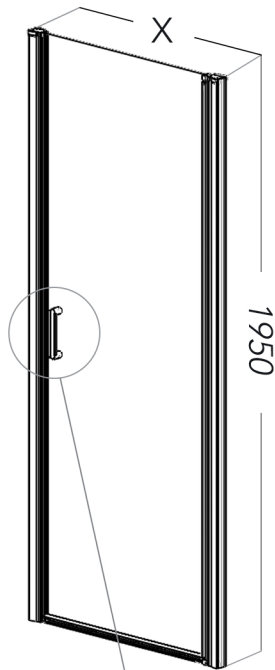

PIVOT DOOR

EN 14428:2015+A1:2018 (shower enclosures)
EN 12150-1:2013 (glass in building)
6mm Toughened Safety Glass
50mm Product Adjustment
1950mm Height

25mm Wall Profile Extension Available
Clean Easy Coating
Magnetic Closure
Easy Access Solution
Suitable Side Panel Installation

Suitable for 2 Inline Panel Installation
Reversible for Left or Right Handed Installation
Suitable for Wetroom or Shower Tray Installation
Inline Panel with Shelves Option Available
20 Year Guarantee Against Manufacturing Defects*

(MEASUREMENTS IN MM)

PROFILE (HANDLE SIDE)

HANDLE

PROFILE (pivot side)

SPECIFICATIONS

| PRODUCT SIZE | ADJUSTMENT X (min - max) | DOOR ACCESS | EXTRUSION | PRODUCT WEIGHT | PRODUCT CODE | |
|--------------|--------------------------|-------------|-----------|----------------|--------------|-----------|
| | | | | | SILVER | BLACK |
| 700mm | 650 - 700mm | 513mm | 512mm | 25.00kg | FFPD70SC | FFPD70BC |
| 800mm | 750 - 800mm | 613mm | 612mm | 28.00kg | FFPD80SC | FFPD80BC |
| 900mm | 850 - 900mm | 713mm | 712mm | 31.00kg | FFPD90SC | FFPD90BC |
| 1000mm | 950 - 1000mm | 813mm | 812mm | 34.00kg | FFPD100SC | FFPD100BC |