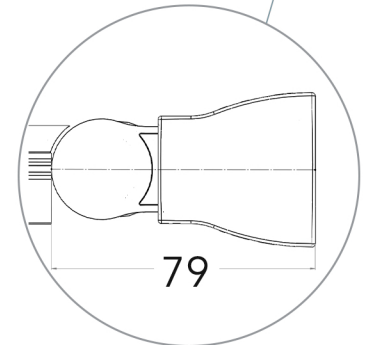

PIVOT DOOR

EN 14428:2015+A1:2018 (shower enclosures)
EN 12150-1:2013 (glass in building)
6mm Toughened Safety Glass
50mm Product Adjustment
1950mm Height

25mm Wall Profile Extension Available
Clean Easy Coating
Magnetic Closure
Easy Access Solution
Suitable Side Panel Installation

Suitable for 2 Inline Panel Installation
Reversible for Left or Right Handed Installation
Suitable for Wetroom or Shower Tray Installation
Inline Panel with Shelves Option Available
20 Year Guarantee Against Manufacturing Defects*

(MEASUREMENTS IN MM)

PROFILE (HANDLE SIDE)

HANDLE

PROFILE (pivot side)

SPECIFICATIONS

| PRODUCT SIZE | ADJUSTMENT X (min - max) | DOOR ACCESS | EXTRUSION | PRODUCT WEIGHT | PRODUCT CODE | |
|--------------|--------------------------|-------------|-----------|----------------|--------------|-----------|
| | | | | | SILVER | BLACK |
| 700mm | 650 - 700mm | 513mm | 512mm | 25.00kg | FFPD70SC | FFPD70BC |
| 800mm | 750 - 800mm | 613mm | 612mm | 28.00kg | FFPD80SC | FFPD80BC |
| 900mm | 850 - 900mm | 713mm | 712mm | 31.00kg | FFPD90SC | FFPD90BC |
| 1000mm | 950 - 1000mm | 813mm | 812mm | 34.00kg | FFPD100SC | FFPD100BC |