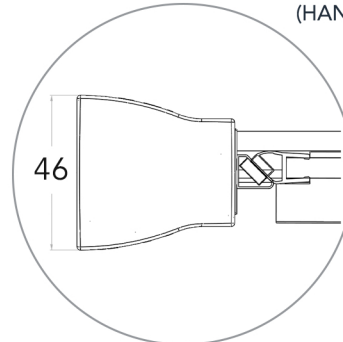

PIVOT DOOR

EN 14428:2015+A1:2018 (shower enclosures)
EN 12150-1:2013 (glass in building)
6mm Toughened Safety Glass
50mm Product Adjustment
1950mm Height

25mm Wall Profile Extension Available
Clean Easy Coating
Magnetic Closure
Easy Access Solution
Suitable Side Panel Installation

Suitable for 2 Inline Panel Installation
Reversible for Left or Right Handed Installation
Suitable for Wetroom or Shower Tray Installation
Inline Panel with Shelves Option Available
20 Year Guarantee Against Manufacturing Defects*

(MEASUREMENTS IN MM)

PROFILE (HANDLE SIDE)

HANDLE

PROFILE (pivot side)

SPECIFICATIONS

| PRODUCT SIZE | ADJUSTMENT X (min - max) | DOOR ACCESS | EXTRUSION | PRODUCT WEIGHT | PRODUCT CODE | |
|--------------|--------------------------|-------------|-----------|----------------|--------------|-----------|
| | | | | | SILVER | BLACK |
| 700mm | 650 - 700mm | 513mm | 512mm | 25.00kg | FFPD70SC | FFPD70BC |
| 800mm | 750 - 800mm | 613mm | 612mm | 28.00kg | FFPD80SC | FFPD80BC |
| 900mm | 850 - 900mm | 713mm | 712mm | 31.00kg | FFPD90SC | FFPD90BC |
| 1000mm | 950 - 1000mm | 813mm | 812mm | 34.00kg | FFPD100SC | FFPD100BC |