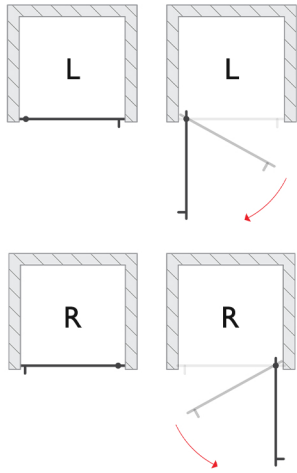

PIVOT DOOR

EN 14428:2015+A1:2018 (shower enclosures)
EN 12150-1:2013 (glass in building)
6mm Toughened Safety Glass
50mm Product Adjustment
1950mm Height

25mm Wall Profile Extension Available
Clean Easy Coating
Magnetic Closure
Easy Access Solution
Suitable Side Panel Installation

Suitable for 2 Inline Panel Installation
Reversible for Left or Right Handed Installation
Suitable for Wetroom or Shower Tray Installation
Inline Panel with Shelves Option Available
20 Year Guarantee Against Manufacturing Defects*

(MEASUREMENTS IN MM)

PROFILE (HANDLE SIDE)

HANDLE

PROFILE (pivot side)

SPECIFICATIONS

| PRODUCT SIZE | ADJUSTMENT X (min - max) | DOOR ACCESS | EXTRUSION | PRODUCT WEIGHT | PRODUCT CODE | |
|--------------|--------------------------|-------------|-----------|----------------|--------------|-----------|
| | | | | | SILVER | BLACK |
| 700mm | 650 - 700mm | 513mm | 512mm | 25.00kg | FFPD70SC | FFPD70BC |
| 800mm | 750 - 800mm | 613mm | 612mm | 28.00kg | FFPD80SC | FFPD80BC |
| 900mm | 850 - 900mm | 713mm | 712mm | 31.00kg | FFPD90SC | FFPD90BC |
| 1000mm | 950 - 1000mm | 813mm | 812mm | 34.00kg | FFPD100SC | FFPD100BC |